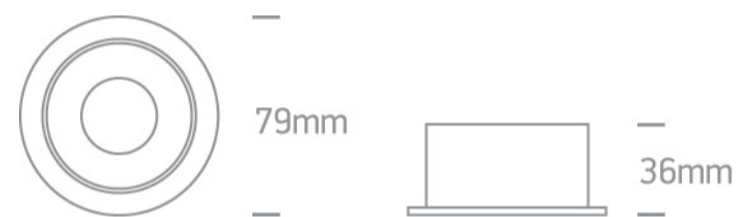

03 Recessed Spots Adjustable>The Chill Out Range

11105M/B/BS

Black Body Brass Reflector Adjustable Dark Light Recessed MR16 spot with GU10 lampholder.

Complies with standard EN60598-1 and any other specific standards.

Downloads

Dimensions

Gallery

Physical Specification

Item Group

03 Recessed Spots Adjustable

Family

The Chill Out Range

Order Code

11105M/B/BS

Colour

Black-Brass

Material

Aluminium

Shape

Circular

Height

36mm

Diameter	79mm
Cutout Hole Diameter	72mm
Recessed Ceiling	Yes
Depth Required	120mm
Indoor	Yes
Adjustable	1 Direction

Electrical Characteristics

Gear	No
------	----

Fitting + Driver

Input Voltage	100-240V
50 Hz	Yes
60 Hz	Yes
Safety Class	
Power(Watts)	10W
IP Rating	IP20
Light Source	Replaceable lamp
Lamp Holder	GU10
Dimmable	N/A
Cable Length	15cm
F Mark	