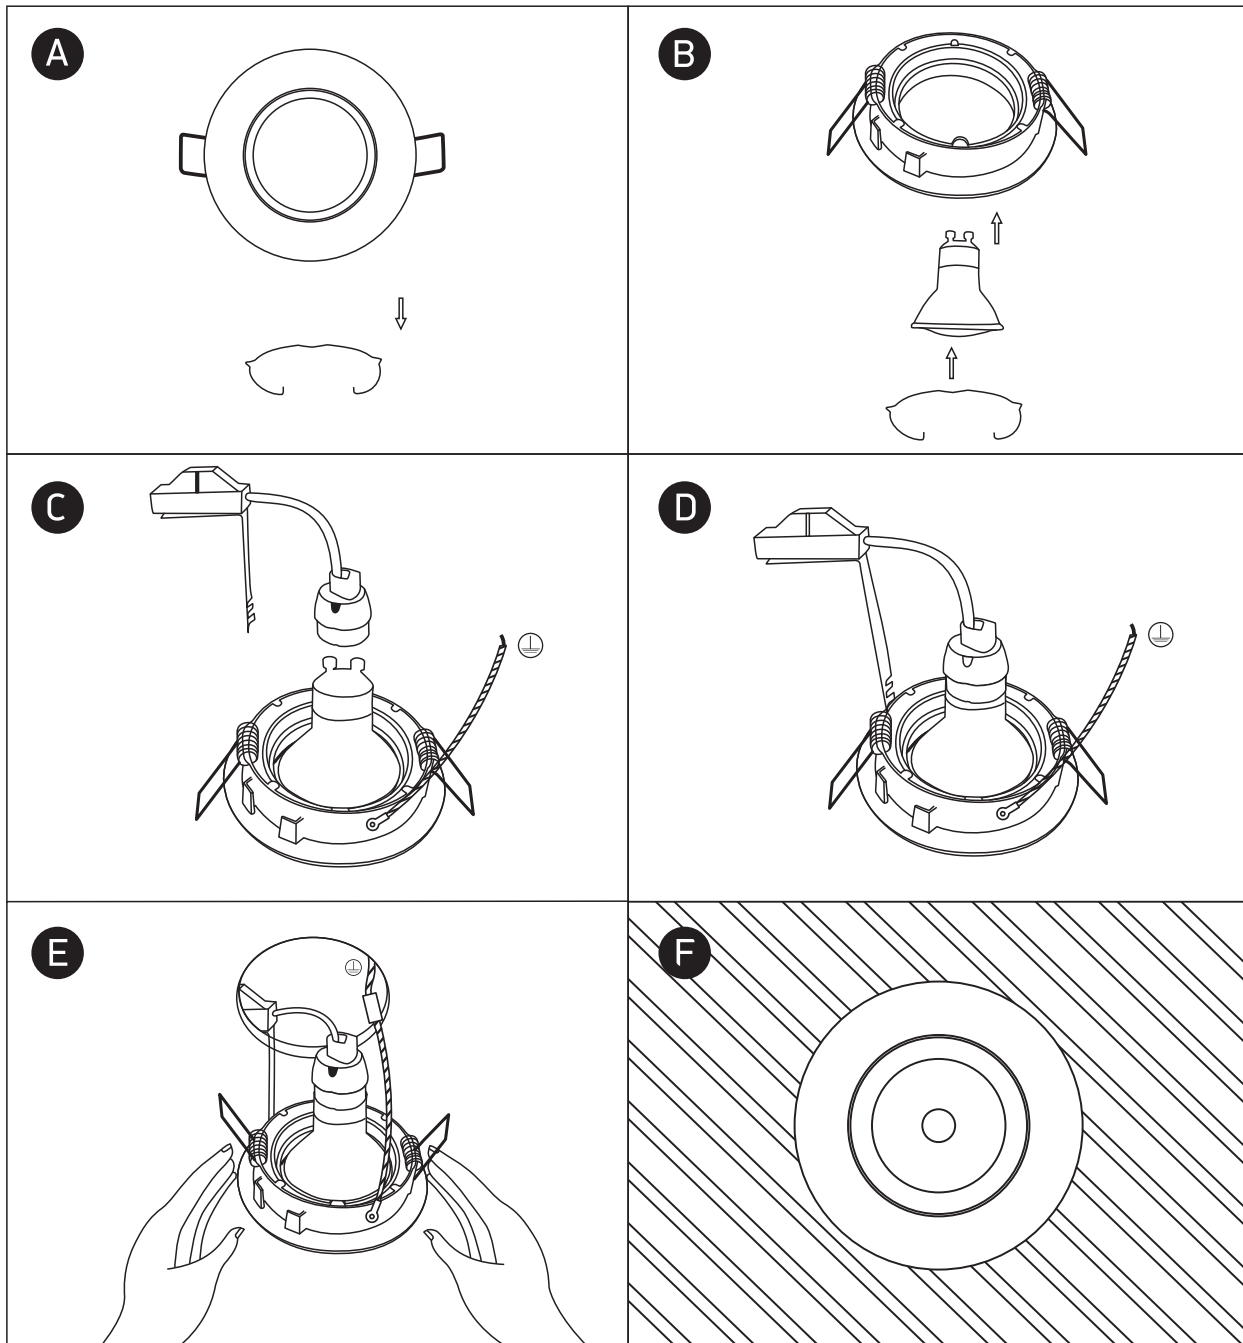

## 11105GU

**one**  
LIGHT

100-240V | MR16 | GU10 | 10W | IP20 | Die cast | Adjustable