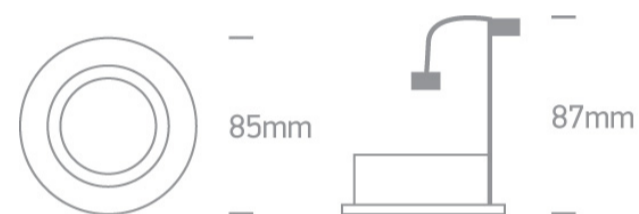

03 Recessed Spots Adjustable>The Classic Adjustable GU10

11105GU/B

Recessed adjustable MR16 spot with GU10 lamp holder.

Complies with standard EN60598-1 and any other specific standards.

Downloads

Dimensions

Physical Specification

Item Group	03 Recessed Spots Adjustable
Family	The Classic Adjustable GU10
Order Code	11105GU/B
Colour	Black
Material	Die Cast
Shape	Circular
Height	87mm
Diameter	85mm
Cutout Hole Diameter	75mm
Recessed Ceiling	Yes
Depth Required	95mm
Indoor	Yes