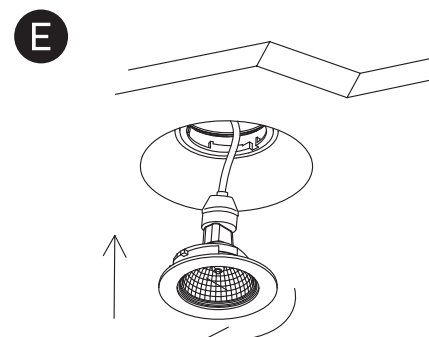

INSTALLATION MANUAL

11105GT5

100-240V | 10W | MR16 | GU10 | IP20 | Gypsum | Adjustable

one

LIGHT

Warnings:

1. Make sure that the product is installed properly before connecting to electricity.
2. Do not cover the fitting.
3. Maintenance and installation should only be carried out by a professional electrician.