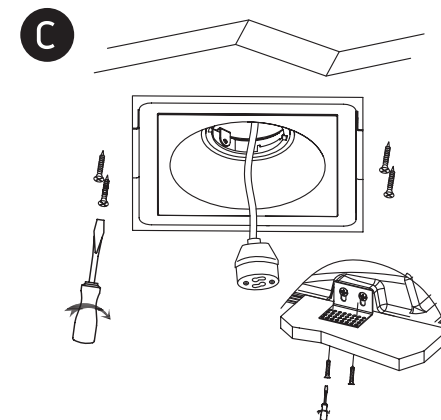

INSTALLATION MANUAL

11105GT5

100-240V | 10W | MR16 | GU10 | IP20 | Gypsum | Adjustable

one

LIGHT

Warnings:

1. Make sure that the product is installed properly before connecting to electricity.
2. Do not cover the fitting.
3. Maintenance and installation should only be carried out by a professional electrician.