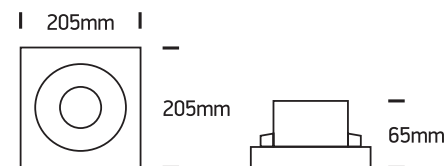

INSTALLATION MANUAL

11105GT5

100-240V | 10W | MR16 | GU10 | IP20 | Gypsum | Adjustable

one

LIGHT

Warnings:

1. Make sure that the product is installed properly before connecting to electricity.
2. Do not cover the fitting.
3. Maintenance and installation should only be carried out by a professional electrician.