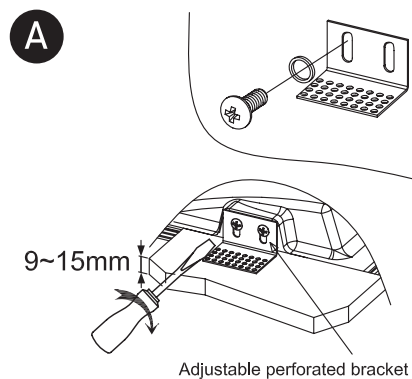

INSTALLATION MANUAL

11105GT5

100-240V | 10W | MR16 | GU10 | IP20 | Gypsum | Adjustable

one

LIGHT

Warnings:

1. Make sure that the product is installed properly before connecting to electricity.
2. Do not cover the fitting.
3. Maintenance and installation should only be carried out by a professional electrician.