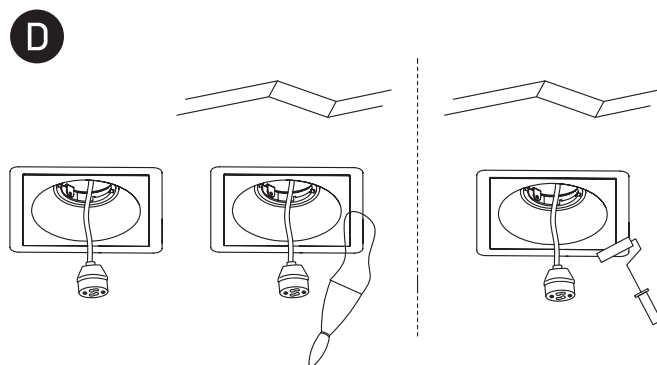

INSTALLATION MANUAL

11105GT5

100-240V | 10W | MR16 | GU10 | IP20 | Gypsum | Adjustable

one

LIGHT

Warnings:

1. Make sure that the product is installed properly before connecting to electricity.
2. Do not cover the fitting.
3. Maintenance and installation should only be carried out by a professional electrician.