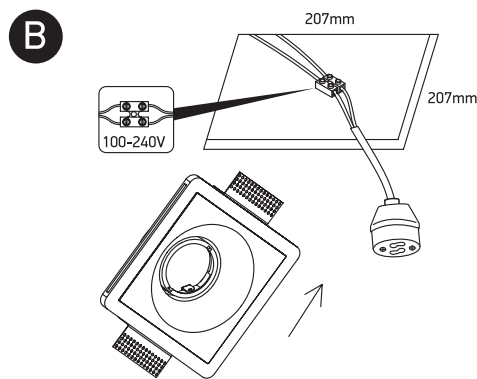

INSTALLATION MANUAL

11105GT5

100-240V | 10W | MR16 | GU10 | IP20 | Gypsum | Adjustable

one

LIGHT

Warnings:

1. Make sure that the product is installed properly before connecting to electricity.
2. Do not cover the fitting.
3. Maintenance and installation should only be carried out by a professional electrician.