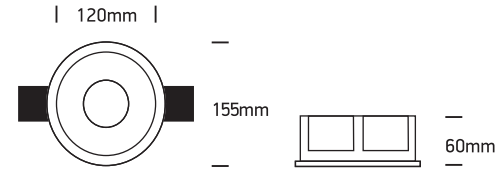

## 11105GT4

100-240V | MR16 | GU10 | 50W | IP20 | Gypsum | Adjustable