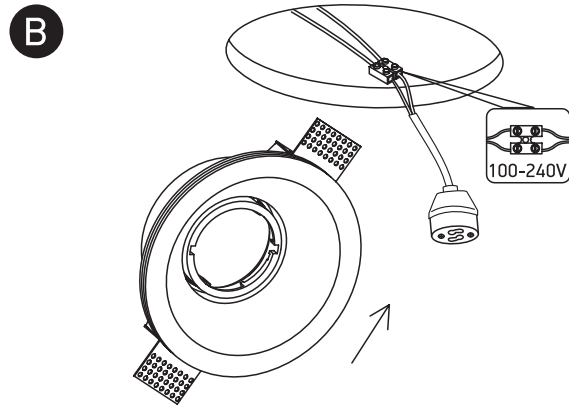

Warnings:

1. Make sure that the product is installed properly before connecting to electricity.
2. Do not cover the fitting.
3. Maintenance and installation should only be carried out by a professional electrician.