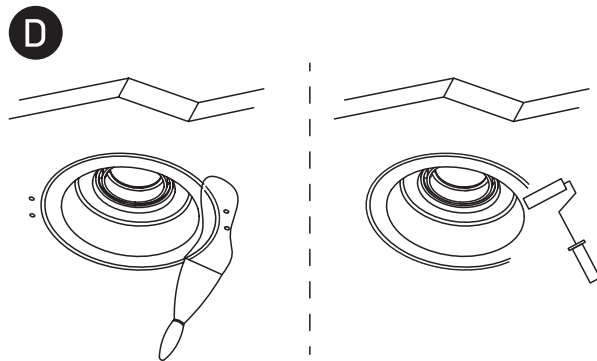

Warnings:

1. Make sure that the product is installed properly before connecting to electricity.
2. Do not cover the fitting.
3. Maintenance and installation should only be carried out by a professional electrician.