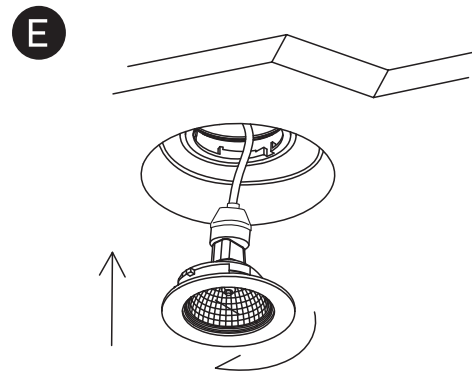

Warnings:

1. Make sure that the product is installed properly before connecting to electricity.
2. Do not cover the fitting.
3. Maintenance and installation should only be carried out by a professional electrician.