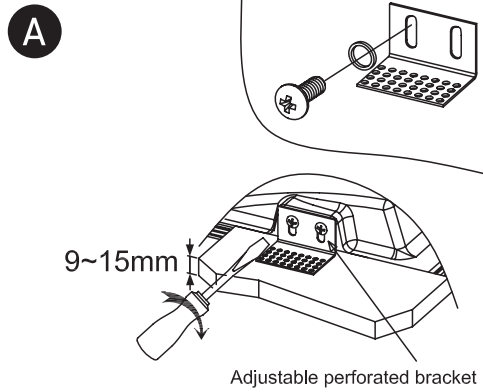

Warnings:

1. Make sure that the product is installed properly before connecting to electricity.
2. Do not cover the fitting.
3. Maintenance and installation should only be carried out by a professional electrician.