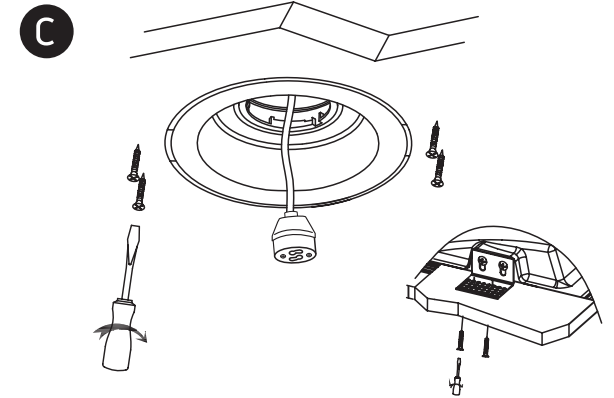

Warnings:

1. Make sure that the product is installed properly before connecting to electricity.
2. Do not cover the fitting.
3. Maintenance and installation should only be carried out by a professional electrician.