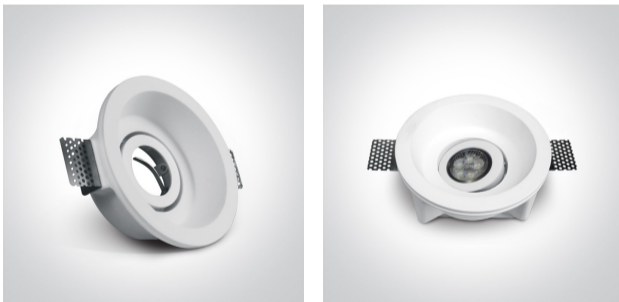

03 Recessed Spots Adjustable > The Gypsum Trimless GU10 Range

11105GT4

Recessed Trimless adjustable MR16 spot with GU10 lamp holder.

Complies with standard EN60598-1 and any other specific standards.

Downloads

Dimensions

Gallery

Physical Specification

Item Group

03 Recessed Spots Adjustable

Family

The Gypsum Trimless GU10 Range

Order Code

11105GT4

Colour

White

Material

Gypsum

Shape

Circular

Height

60mm

Diameter	155mm
Cutout Hole Diameter	156mm
Recessed trimless ceiling	Yes
Depth Required	140mm
Indoor	Yes
Adjustable	2 Directions

Electrical Characteristics

Gear	No
Fitting + Driver	
Input Voltage	100-240V
50 Hz	Yes
60 Hz	Yes
Safety Class	
Power(Watts)	10W
IP Rating	IP20
Light Source	Replaceable lamp
Lamp Holder	GU10
Number of Lamps	1
Dimmable	N/A
Cable Length	15cm
F Mark	