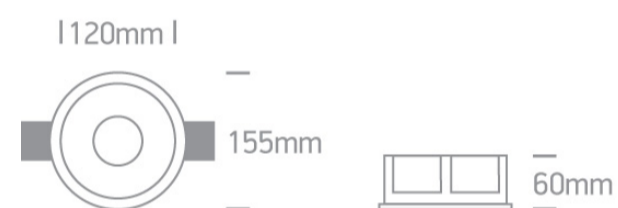

03 Recessed Spots Adjustable > The Gypsum Trimless GU10 Range

11105GT4

Recessed Trimless adjustable MR16 spot with GU10 lamp holder.

Complies with standard EN60598-1 and any other specific standards.

Downloads

Dimensions

Gallery

Physical Specification

Item Group

03 Recessed Spots Adjustable

Family

The Gypsum Trimless GU10 Range

Order Code

60mm

Diameter	155mm
Cutout Hole Diameter	156mm
Recessed trimless ceiling	Yes
Depth Required	140mm
Indoor	Yes
Adjustable	2 Directions

Electrical Characteristics

Gear	No
Fitting + Driver	
Input Voltage	100-240V
50 Hz	Yes
60 Hz	Yes
Safety Class	
Power(Watts)	10W
IP Rating	IP20
Light Source	Replaceable lamp
Lamp Holder	GU10
Number of Lamps	1
Dimmable	N/A
Cable Length	15cm
F Mark	

Illumination Data

Illumination Diagram	
Dark Light	Yes

Packing Info

Box Length	20cm
------------	------

Box Width	20cm
Box Height	13cm
Box Weight	0,9kg
Pcs/Carton	12
Barcode	5291889031666
HS Code	9405409900