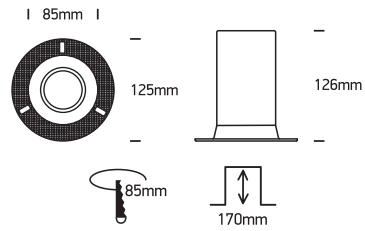

# INSTALLATION MANUAL

11105F

100-240V | MR16 | GU10 | 10W | IP20 | Trimless | Fire Rated | Die cast | Adjustable