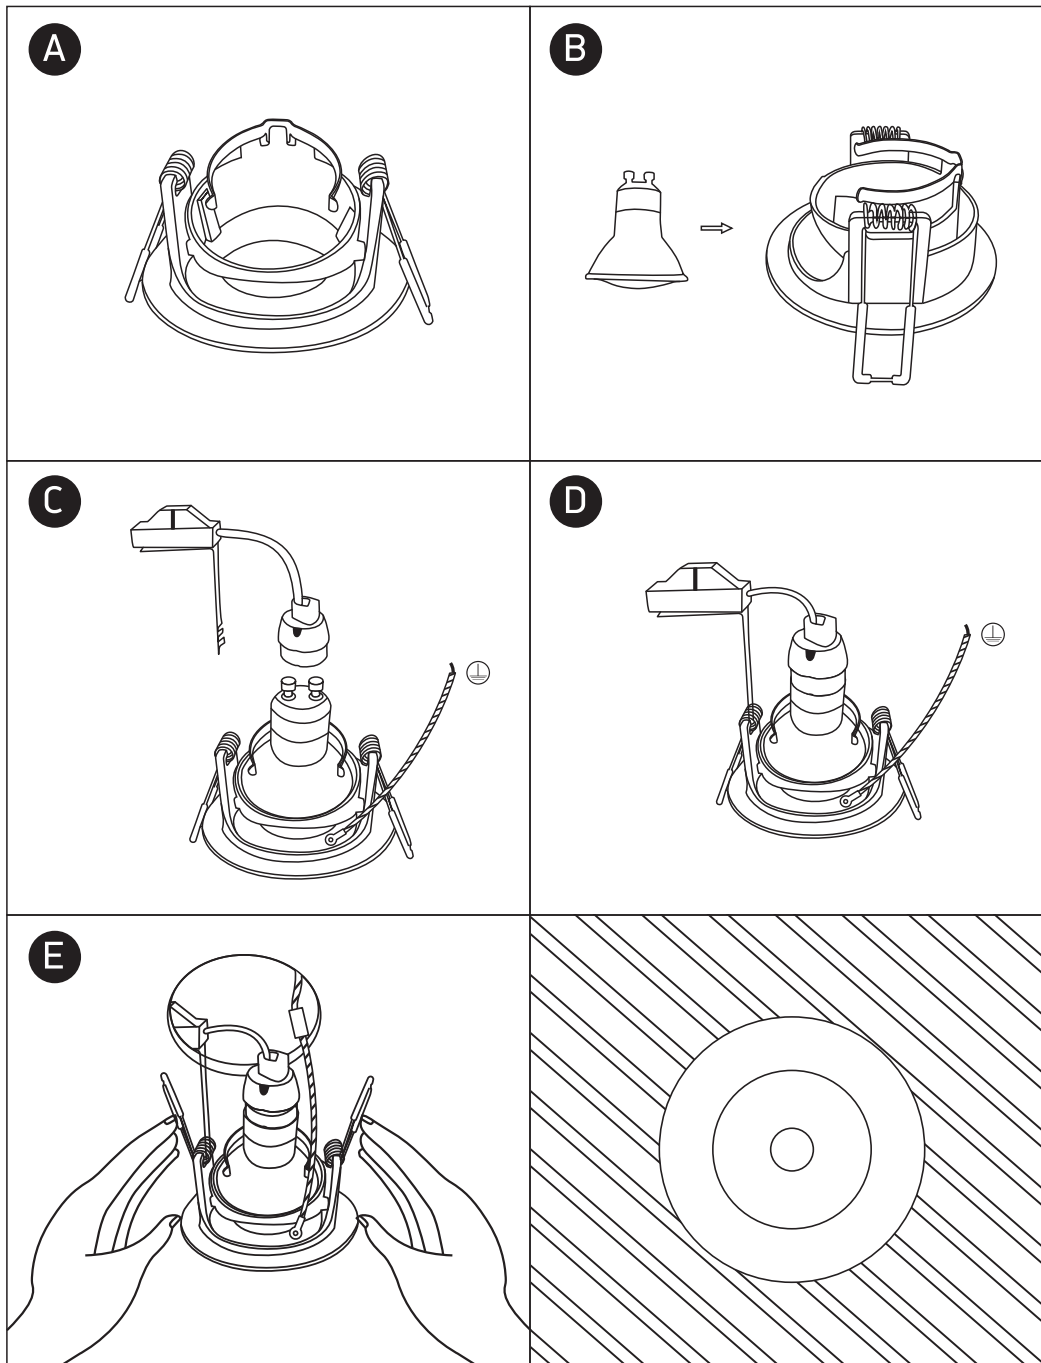

## 11105E

100-240V | MR16 | GU10 | 10W | IP20 | Die cast | Adjustable

**one**  
LIGHT