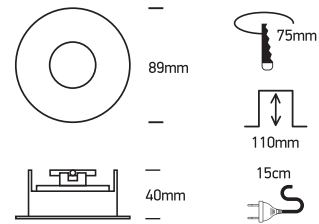

## 11105E

100-240V | MR16 | GU10 | 10W | IP20 | Die cast | Adjustable

**one**  
LIGHT