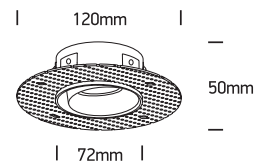

INSTALLATION MANUAL

11105DTR

ecolight

DARK LIGHT
ADJUSTABLE

100-240V | MR16 | GU10 | 10W | IP20 | Trimless | Aluminium

one
LIGHT

Warnings:

1. Make sure that the product is installed properly before connecting to electricity.
2. Do not cover the fitting.
3. Maintenance and installation should only be carried out by a professional electrician.