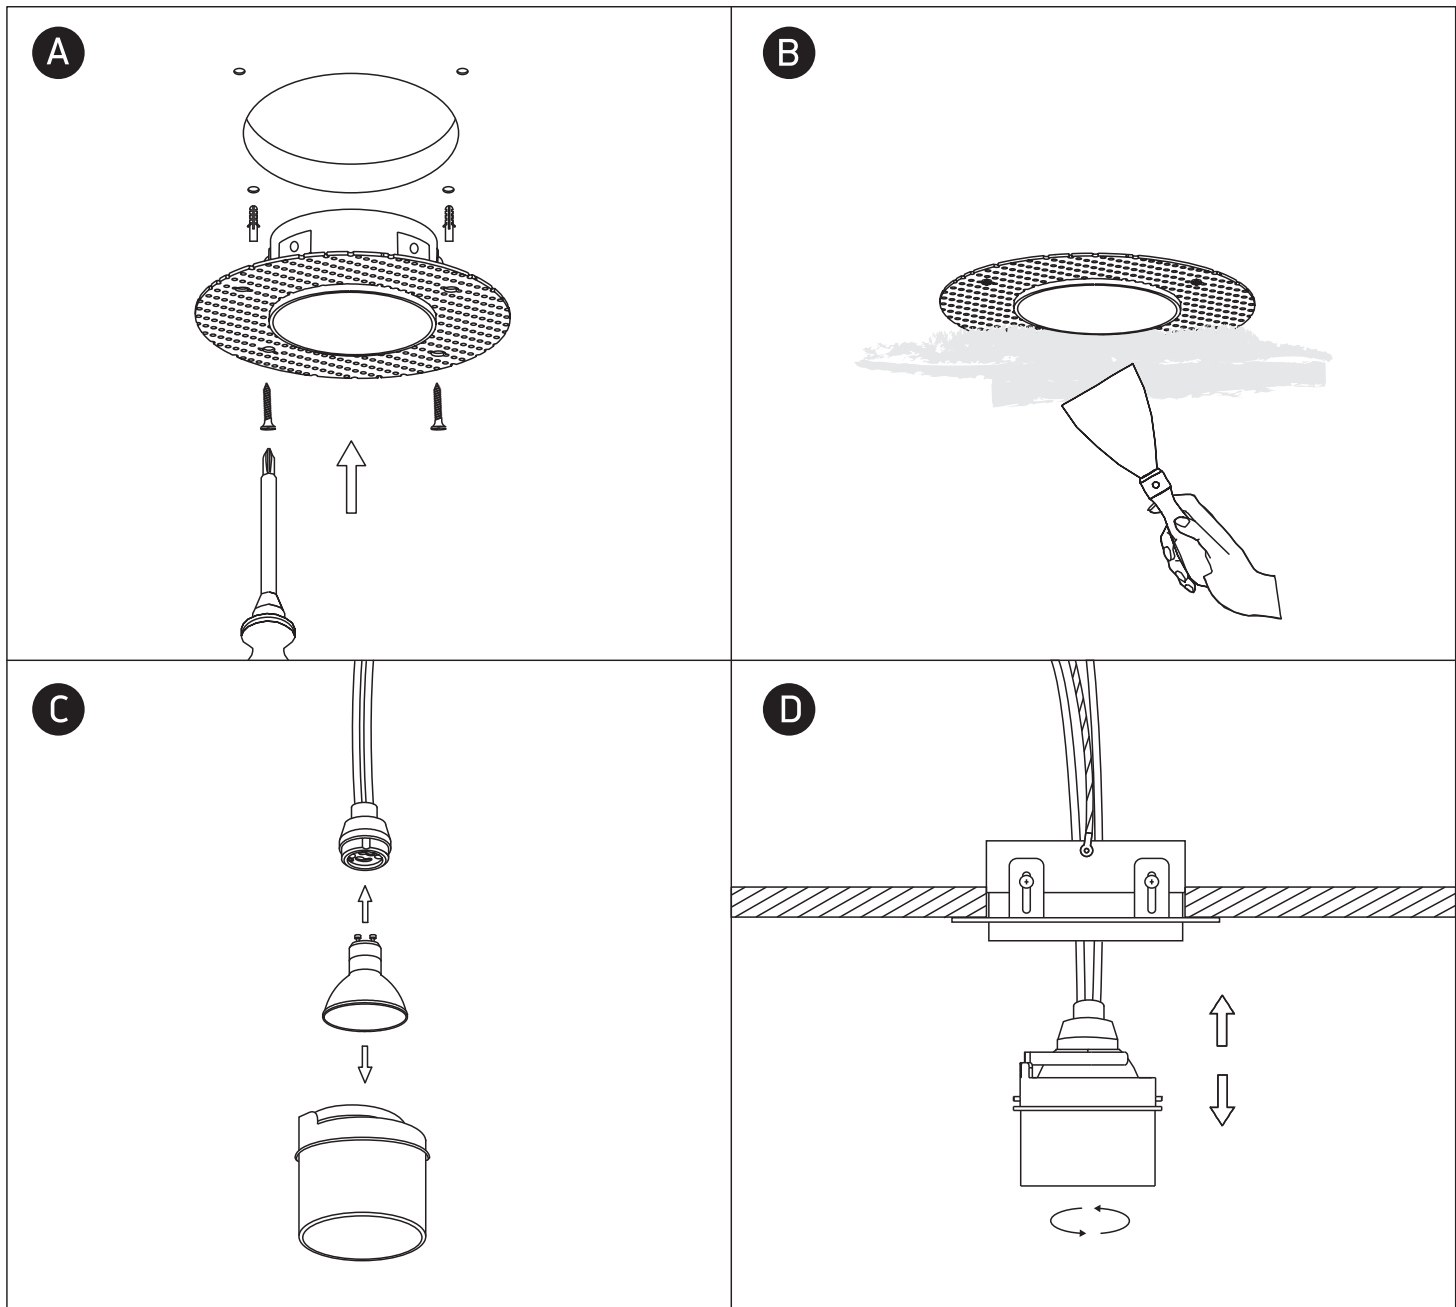

INSTALLATION MANUAL

11105DTR

ecolight

DARK LIGHT
ADJUSTABLE

100-240V | MR16 | GU10 | 10W | IP20 | Trimless | Aluminium

one
LIGHT

Warnings:

1. Make sure that the product is installed properly before connecting to electricity.
2. Do not cover the fitting.
3. Maintenance and installation should only be carried out by a professional electrician.