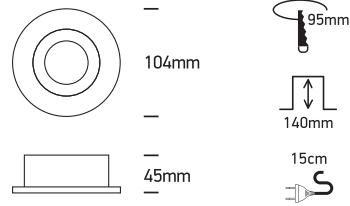

INSTALLATION MANUAL

11105DT

100-240V | MR16 | GU10 | 10W | IP20 | Aluminium | Adjustable

Warnings:

1. Make sure that the product is installed properly before connecting to electricity.
2. Do not cover the fitting.
3. Maintenance and installation should only be carried out by a professional electrician.