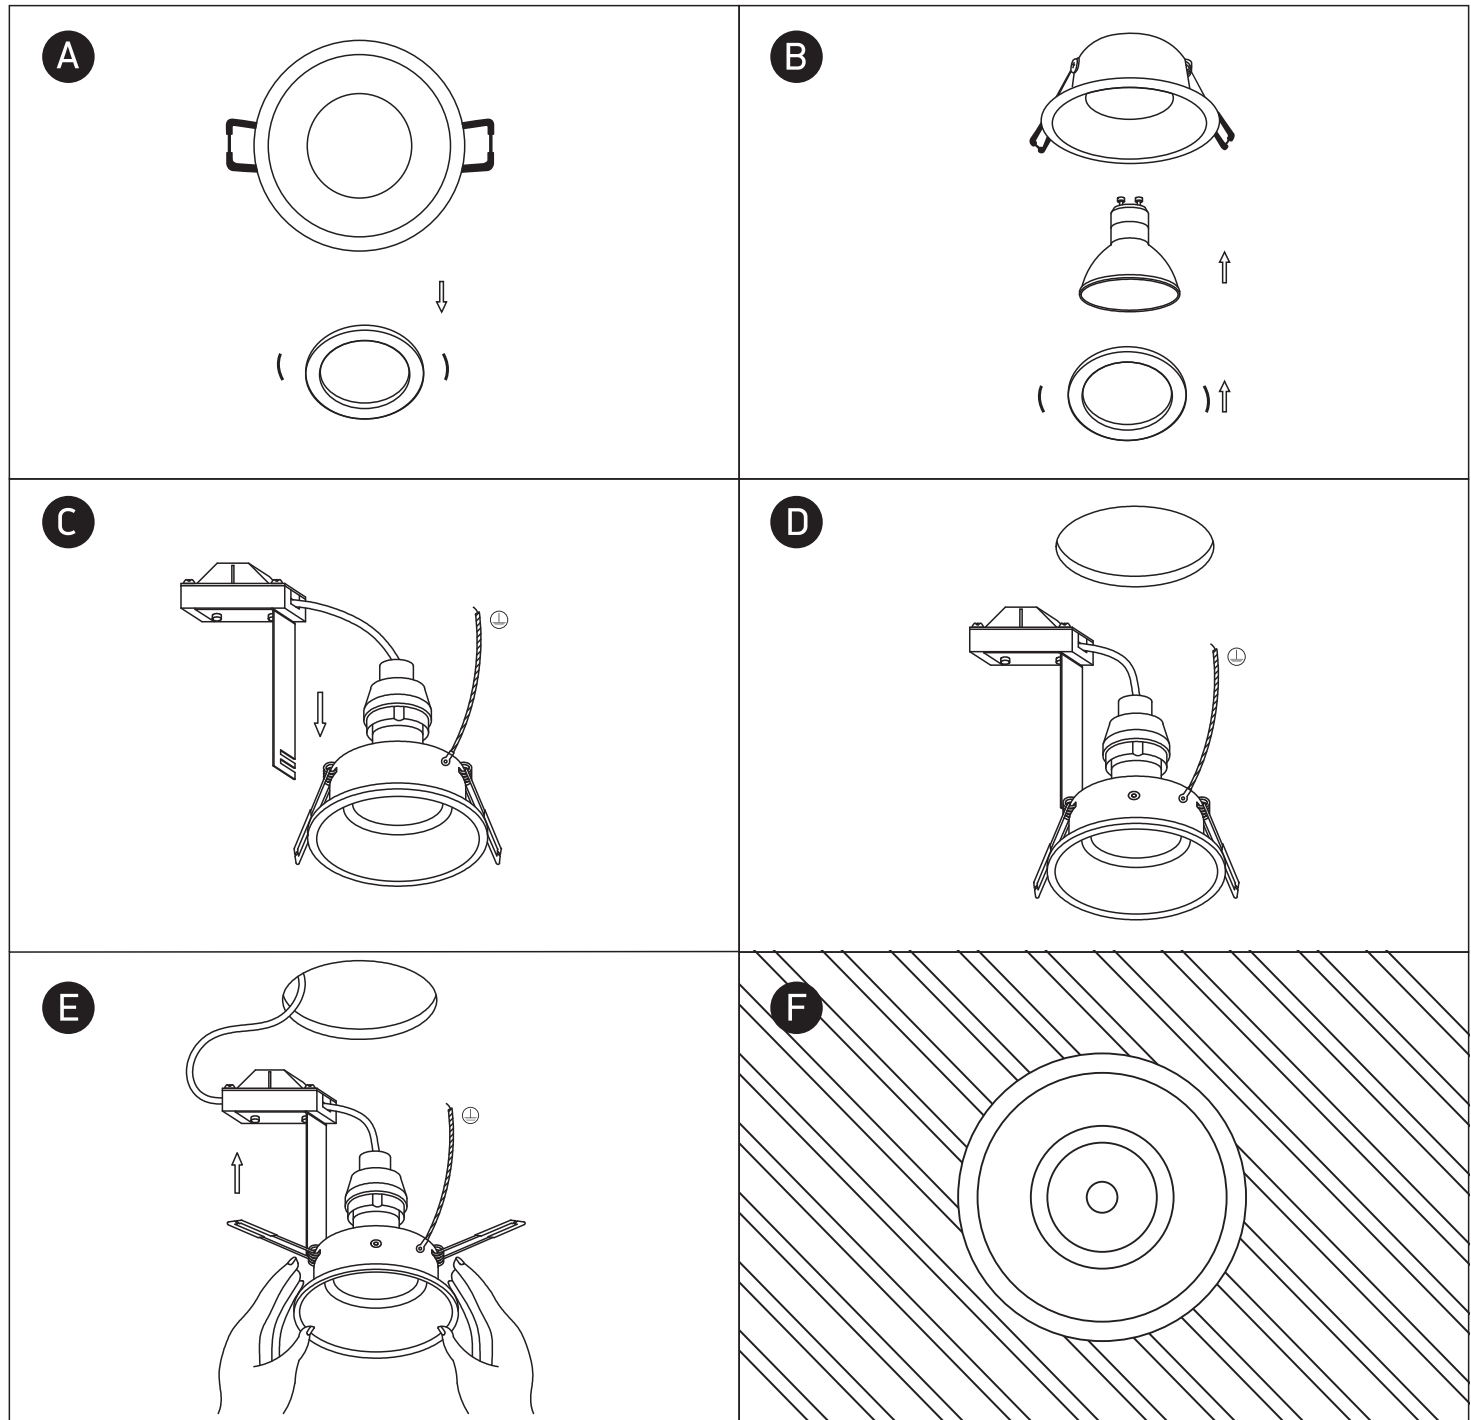

INSTALLATION MANUAL

11105DT

100-240V | MR16 | GU10 | 10W | IP20 | Aluminium | Adjustable

Warnings:

1. Make sure that the product is installed properly before connecting to electricity.
2. Do not cover the fitting.
3. Maintenance and installation should only be carried out by a professional electrician.