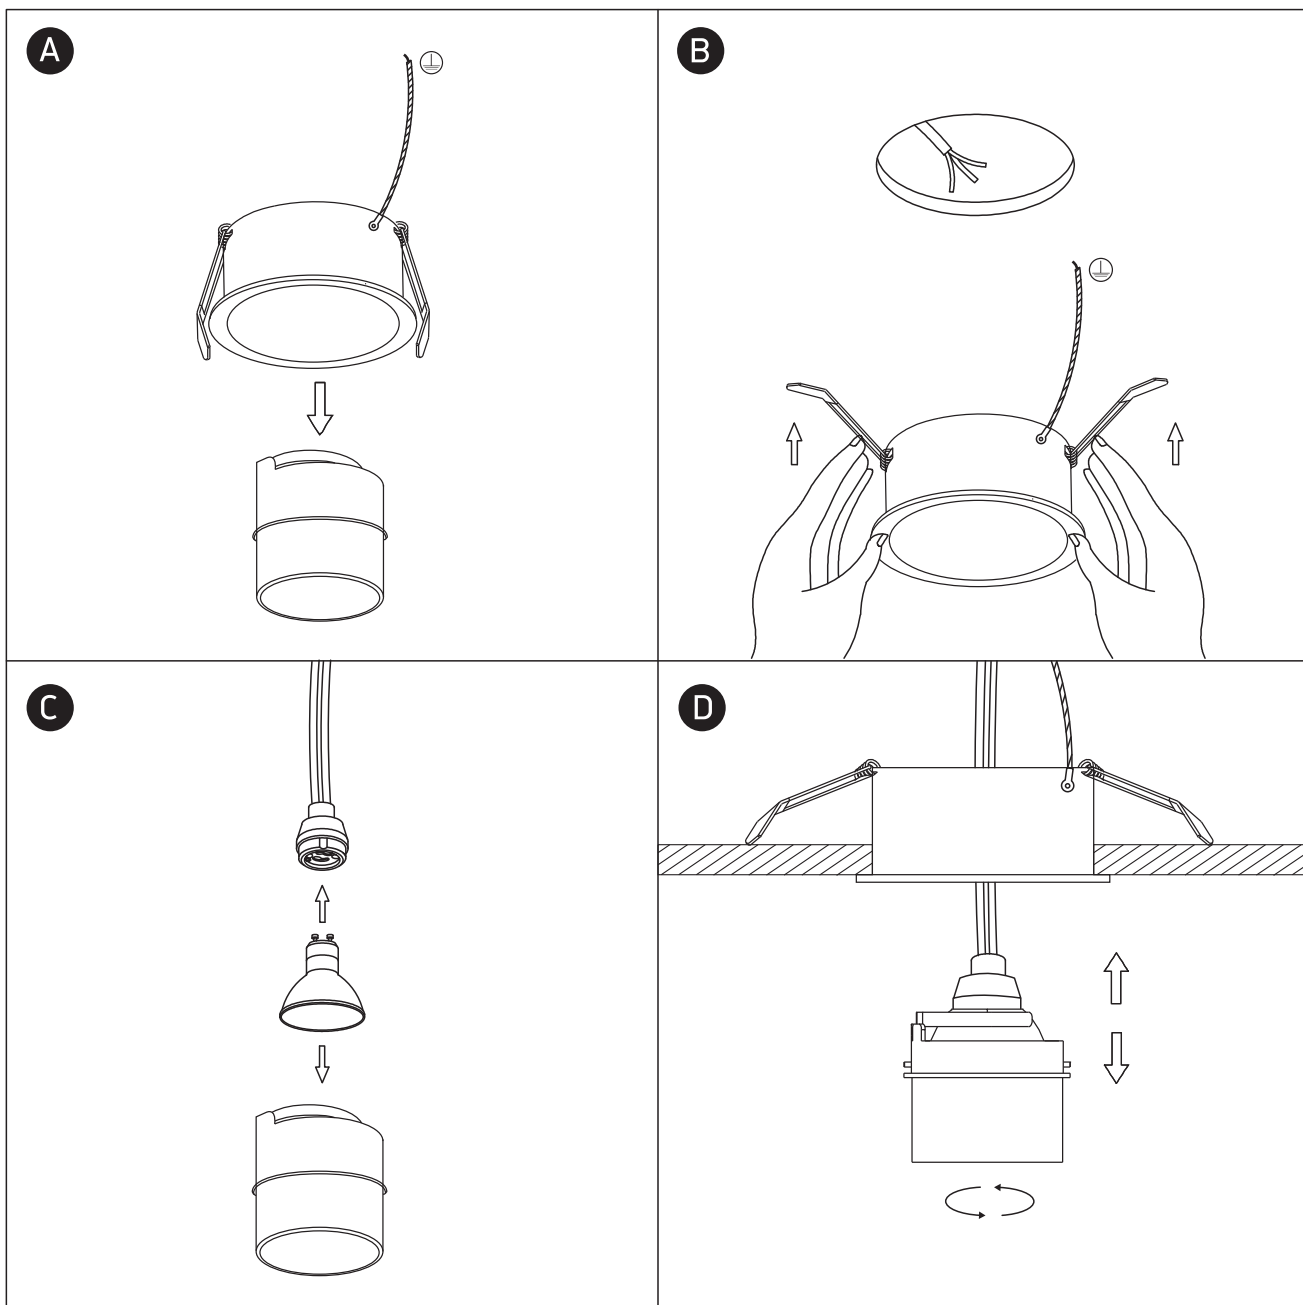

INSTALLATION MANUAL

11105D8

100-240V | MR16 | GU10 | 10W | IP20 | Aluminium | Adjustable

Warnings:

1. Make sure that the product is installed properly before connecting to electricity.
2. Do not cover the fitting.
3. Maintenance and installation should only be carried out by a professional electrician.