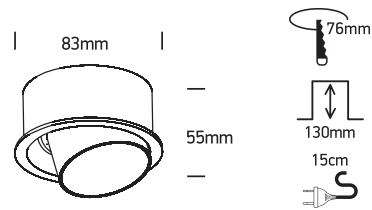

INSTALLATION MANUAL

11105D8

100-240V | MR16 | GU10 | 10W | IP20 | Aluminium | Adjustable

Warnings:

1. Make sure that the product is installed properly before connecting to electricity.
2. Do not cover the fitting.
3. Maintenance and installation should only be carried out by a professional electrician.