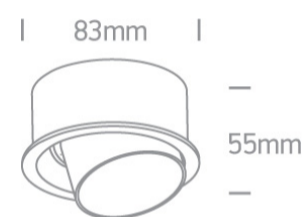

03 Recessed Spots Adjustable > The Dark Light Tube Range Aluminium

11105D8/W

Dark Light Tube Range Recessed Round adjustable MR16 spot with GU10 lampholder.

Complies with standard EN60598-1 and any other specific standards.

Downloads

Dimensions

Gallery

Physical Specification

Item Group

03 Recessed Spots Adjustable

Family

The Dark Light Tube Range Aluminium

Height

55mm

Diameter	83mm
Cutout Hole Diameter	76mm
Recessed Ceiling	Yes
Depth Required	130mm
Indoor	Yes
Adjustable	1 Direction

Electrical Characteristics

Gear	No
Fitting + Driver	
Input Voltage	100-240V
50 Hz	Yes
60 Hz	Yes
Safety Class	
Power(Watts)	10W
IP Rating	IP20
Light Source	Replaceable lamp
Lamp Holder	GU10
Number of Lamps	1
Dimmable	N/A
Cable Length	15cm
F Mark	

Illumination Data

Illumination Diagram	
Dark Light	Yes

Packing Info

Box Length	8,5cm
------------	-------

Box Width	8,5cm
Box Height	8,5cm
Box Weight	0,198kg
Pcs/Carton	60
Barcode	5291889049326
HS Code	9405409900