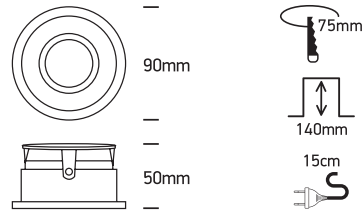

INSTALLATION MANUAL

11105D4

100-240V | MR16 | GU10 | 10W | IP20 | Aluminium | Adjustable

Warnings:

1. Make sure that the product is installed properly before connecting to electricity.
2. Do not cover the fitting.
3. Maintenance and installation should only be carried out by a professional electrician.