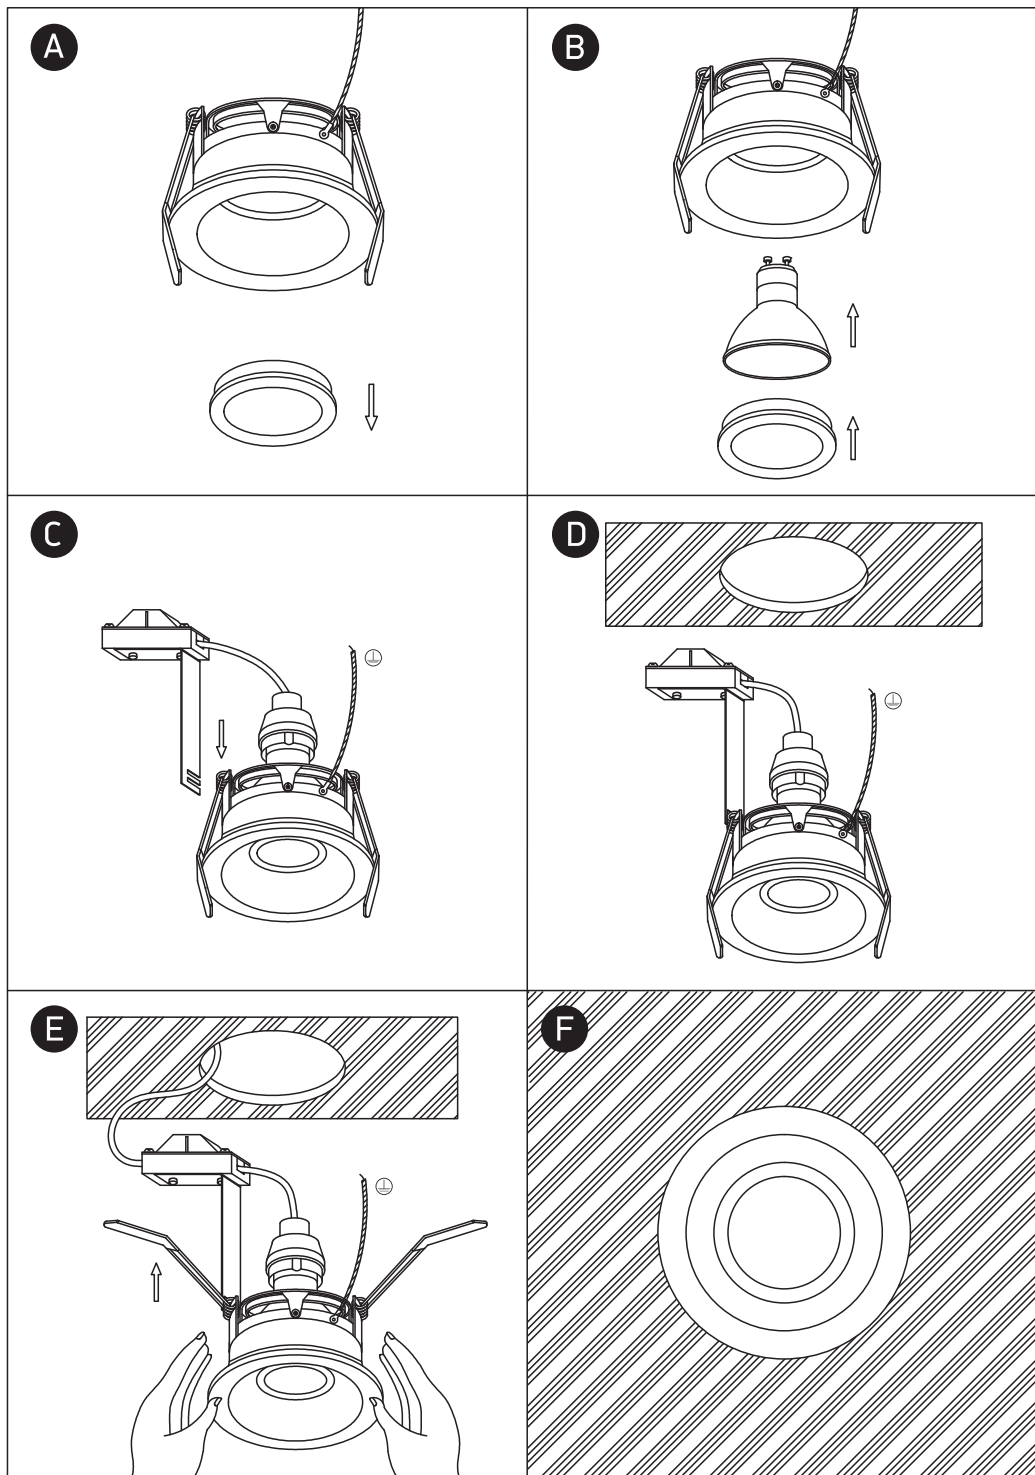

INSTALLATION MANUAL

11105D4

100-240V | MR16 | GU10 | 10W | IP20 | Aluminium | Adjustable

Warnings:

1. Make sure that the product is installed properly before connecting to electricity.
2. Do not cover the fitting.
3. Maintenance and installation should only be carried out by a professional electrician.