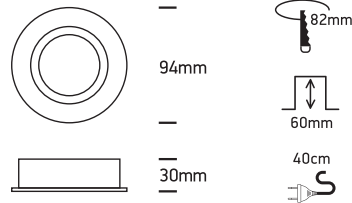

## 11105C

50W | 12V | MR16 | GU5,3 | IP20 | Die cast | Adjustable