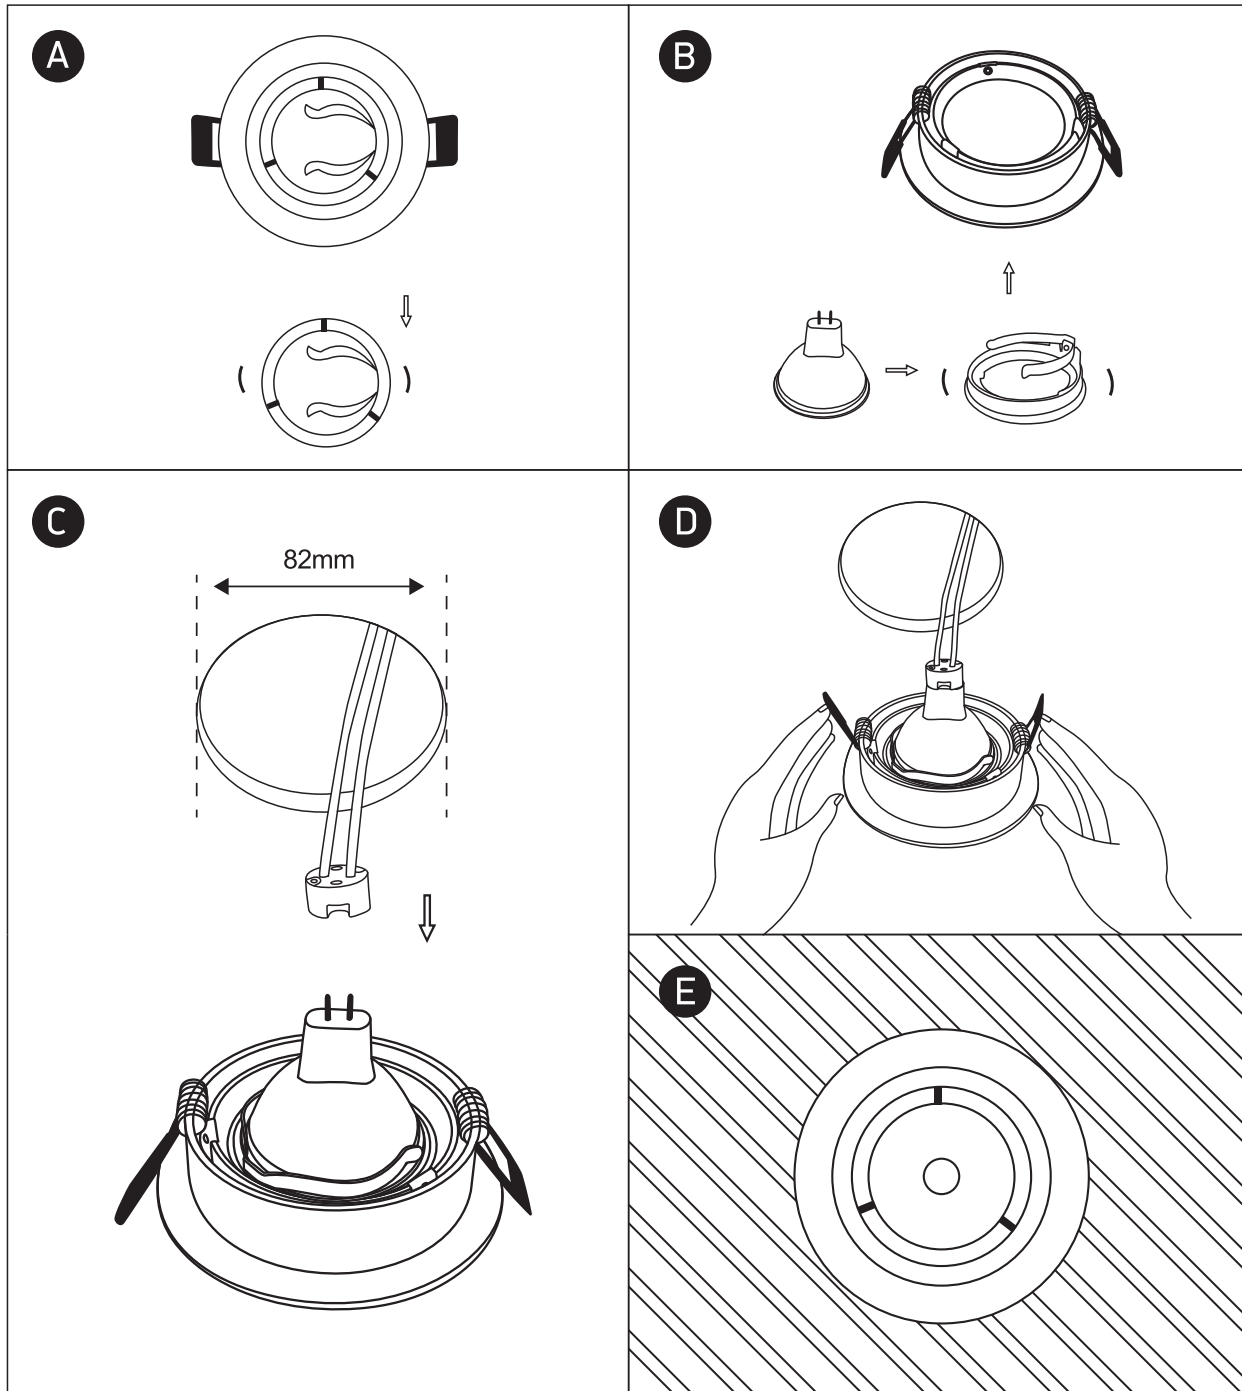

INSTALLATION MANUAL

11105C

50W | 12V | MR16 | GU5,3 | IP20 | Die cast | Adjustable

Warnings:

1. Make sure that the product is installed properly before connecting to electricity.
2. Do not cover the fitting.
3. Maintenance and installation should only be carried out by a professional electrician.