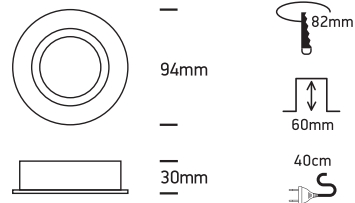

INSTALLATION MANUAL

11105C

50W | 12V | MR16 | GU5,3 | IP20 | Die cast | Adjustable

Warnings:

1. Make sure that the product is installed properly before connecting to electricity.
2. Do not cover the fitting.
3. Maintenance and installation should only be carried out by a professional electrician.