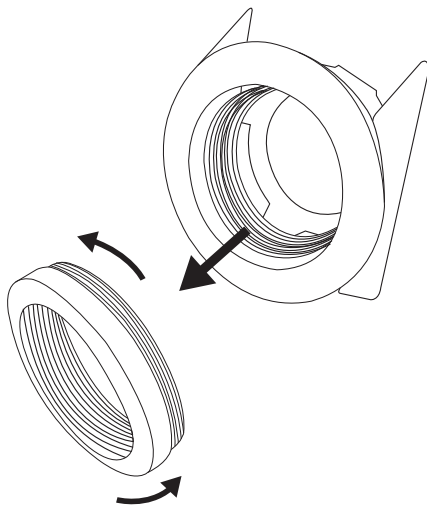

INSTALLATION MANUAL

11105AL

MR16 | 12V | GU5.3 | 50W | IP20 | Natural Aluminium | Adjustable

A

B

C

D

Warnings: