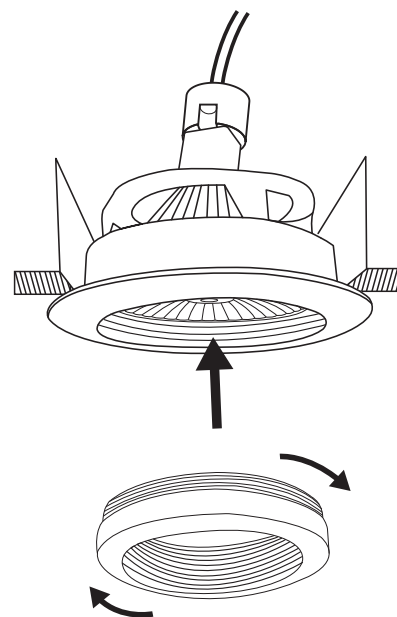

INSTALLATION MANUAL

11105AL

MR16 | 12V | GU5.3 | 50W | IP20 | Natural Aluminium | Adjustable

A

B

C

D

Warnings: