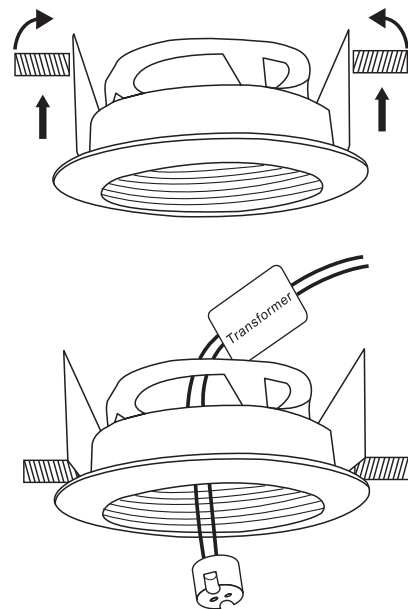

INSTALLATION MANUAL

11105AL

MR16 | 12V | GU5.3 | 50W | IP20 | Natural Aluminium | Adjustable

A

B

C

D

Warnings: