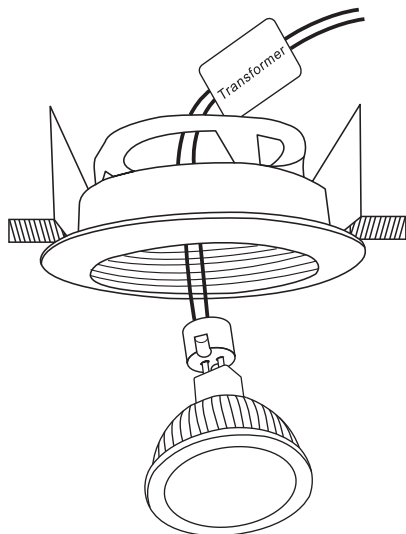

INSTALLATION MANUAL

11105AL

MR16 | 12V | GU5.3 | 50W | IP20 | Natural Aluminium | Adjustable

A

B

C

D

Warnings: