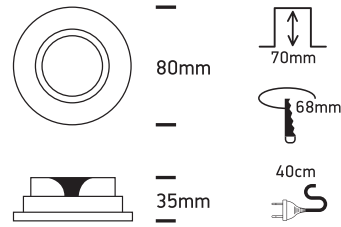

INSTALLATION MANUAL

11105AL

MR16 | 12V | GU5.3 | 50W | IP20 | Natural Aluminium | Adjustable

A

B

C

D

Warnings: