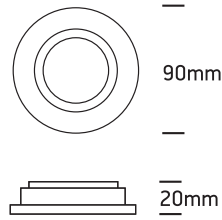

INSTALLATION MANUAL

11105AC

12V | MR16 | GU5,3 | 50W | IP20 | Natural aluminium | Adjustable

Warnings:

1. Make sure that the product is installed properly before connecting to electricity.
2. Do not cover the fitting.
3. Maintenance and installation should only be carried out by a professional electrician.