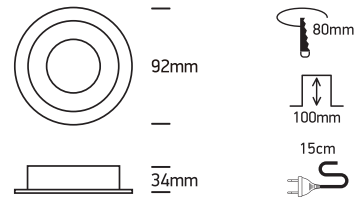

INSTALLATION MANUAL

11105ABGL

100-240V | MR16 | GU10 | 10W | IP20 | Aluminium | Adjustable

Warnings:

1. Make sure that the product is installed properly before connecting to electricity.
2. Do not cover the fitting.
3. Maintenance and installation should only be carried out by a professional electrician.