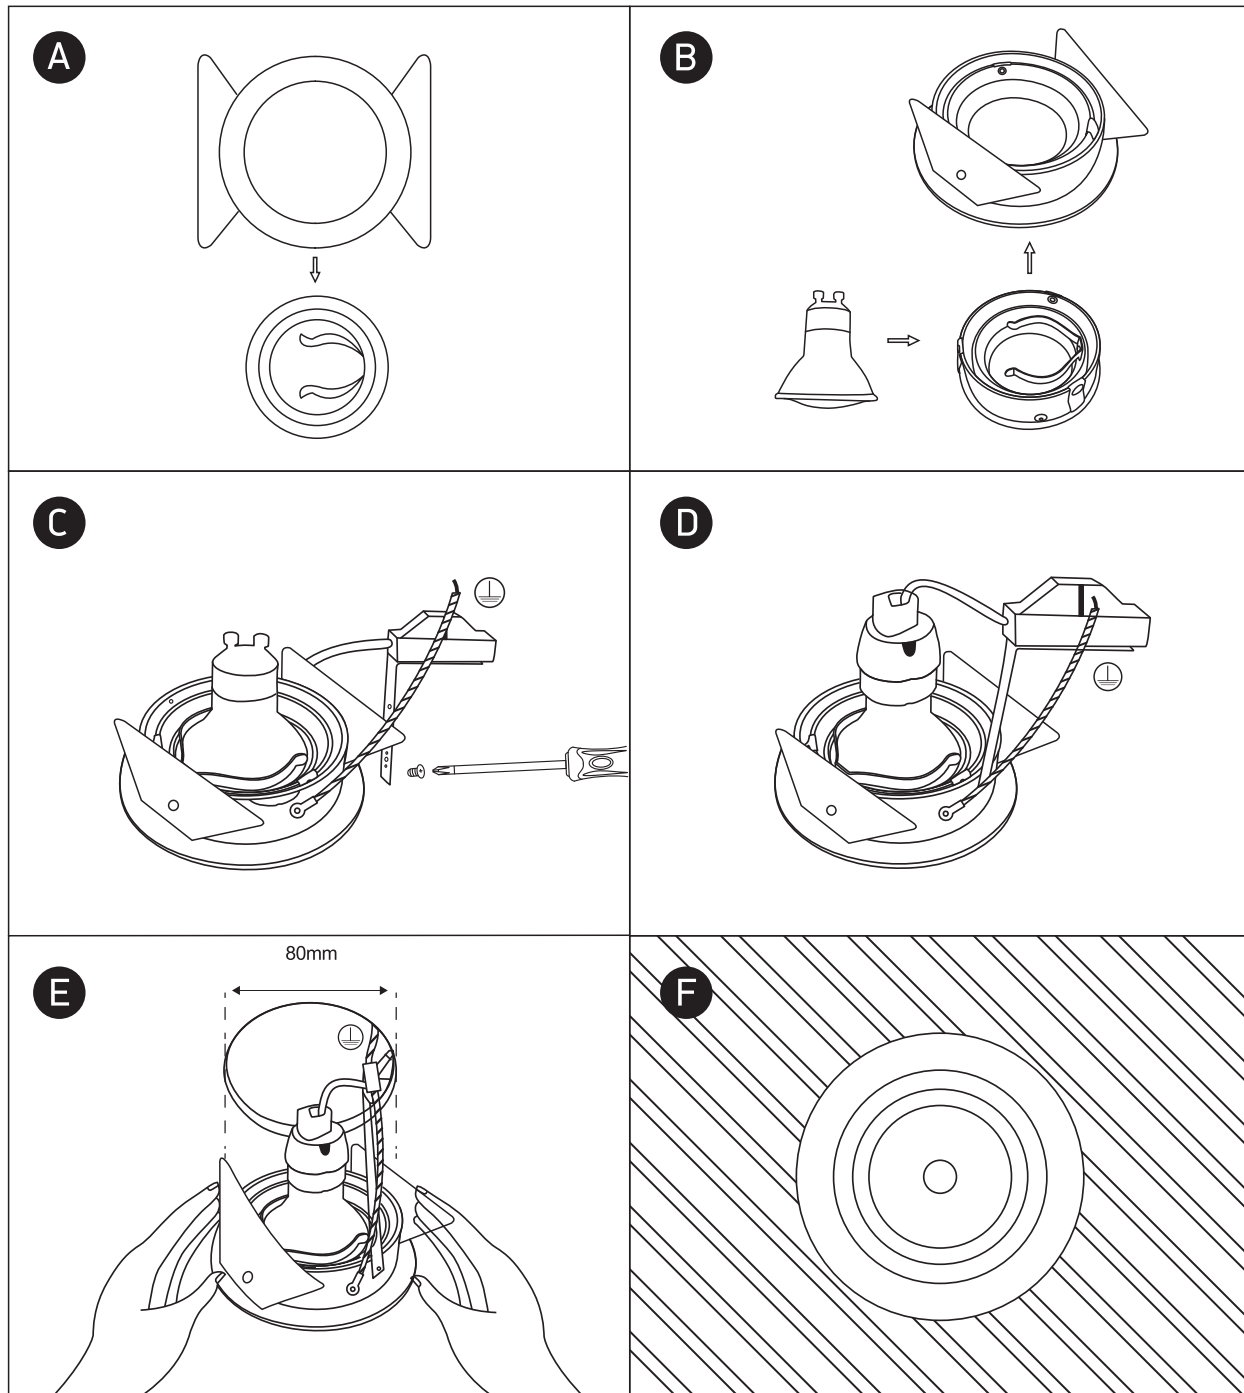

INSTALLATION MANUAL

11105ABGL

100-240V | MR16 | GU10 | 10W | IP20 | Aluminium | Adjustable

Warnings:

1. Make sure that the product is installed properly before connecting to electricity.
2. Do not cover the fitting.
3. Maintenance and installation should only be carried out by a professional electrician.