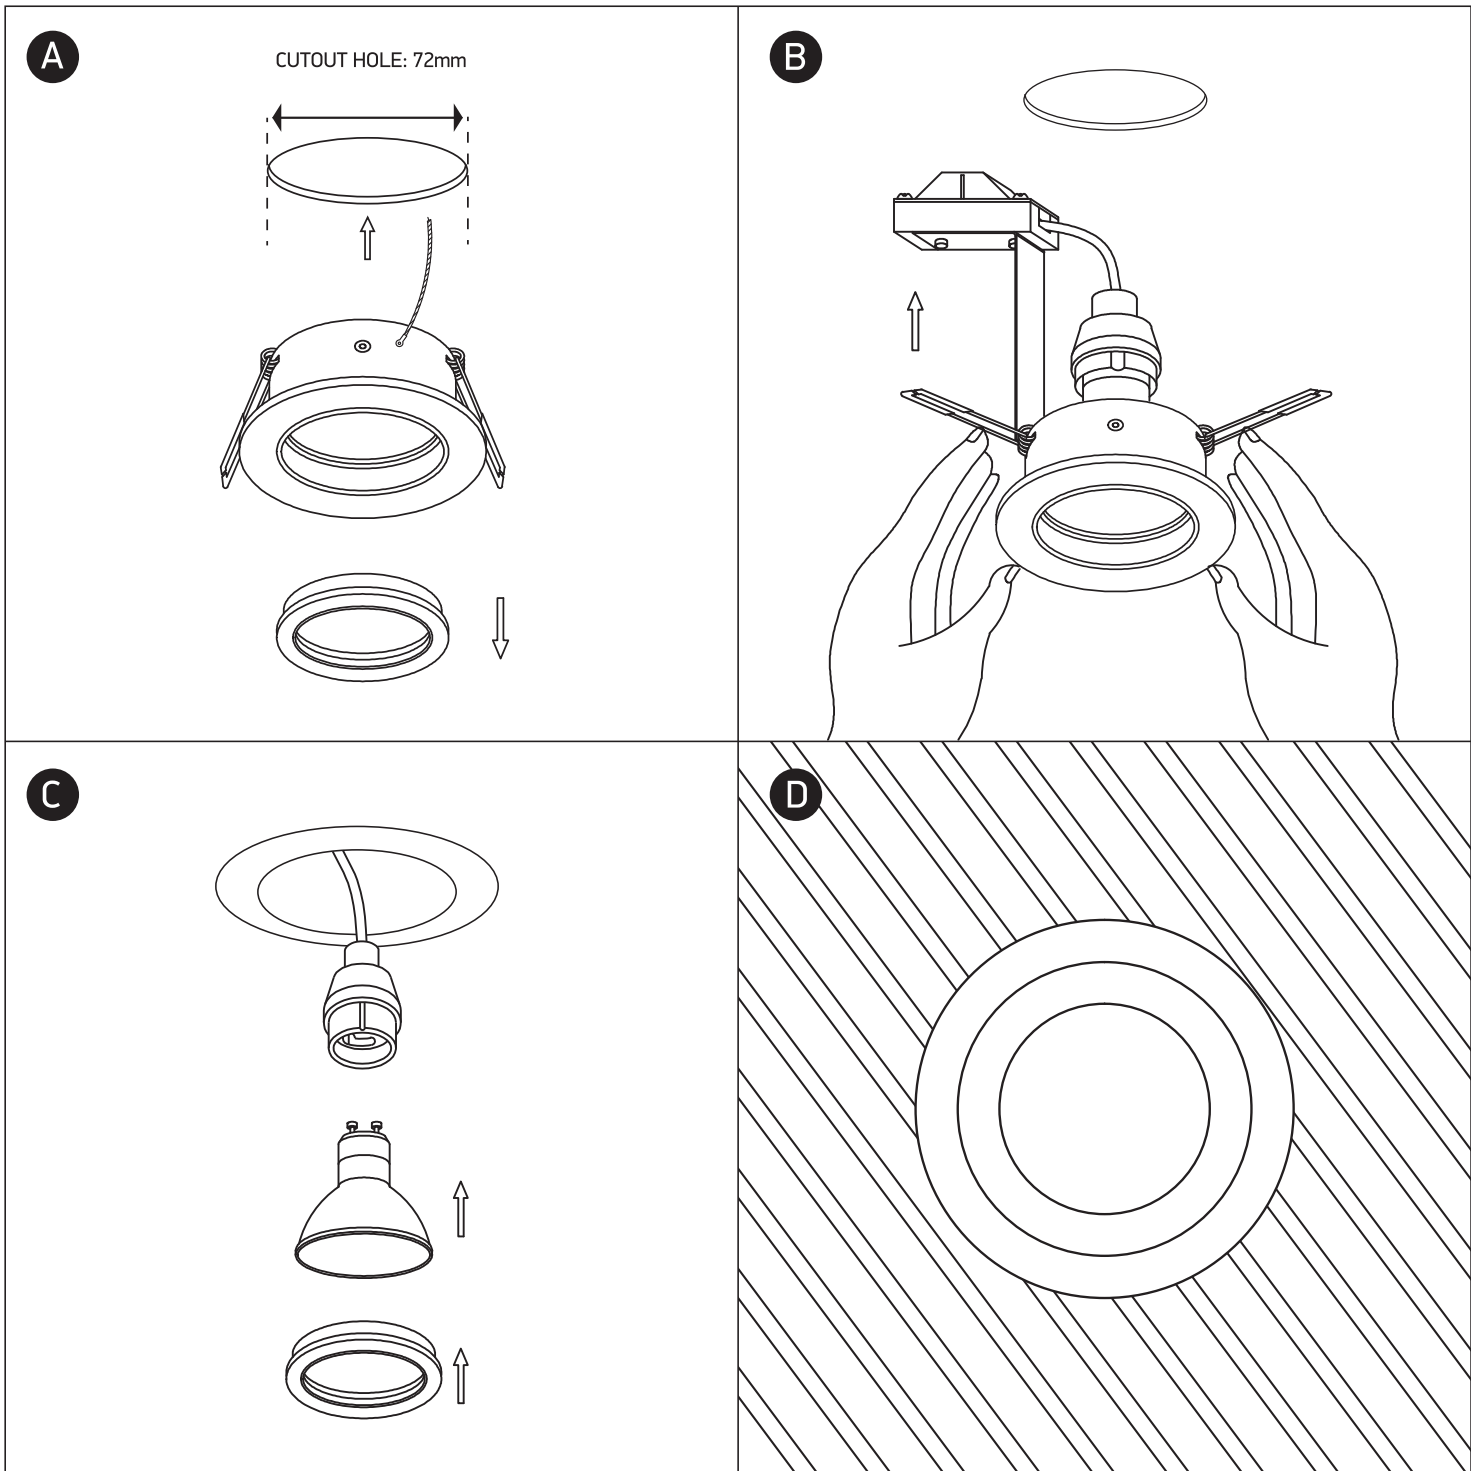

## 11105A1

100-240V | MR16 | GU10 | 10W | IP20 | Aluminium | Adjustable