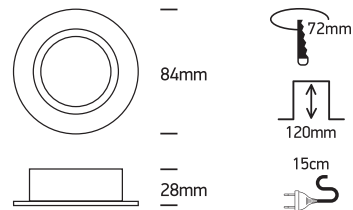

## 11105A1

100-240V | MR16 | GU10 | 10W | IP20 | Aluminium | Adjustable