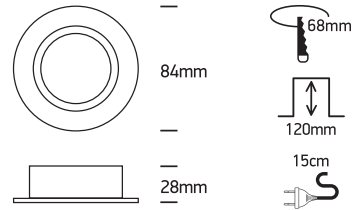

INSTALLATION MANUAL

11105A1

100-240V | MR16 | GU10 | 10W | IP20 | Aluminium | Adjustable

Warnings:

1. Make sure that the product is installed properly before connecting to electricity.
2. Do not cover the fitting.
3. Maintenance and installation should only be carried out by a professional electrician.