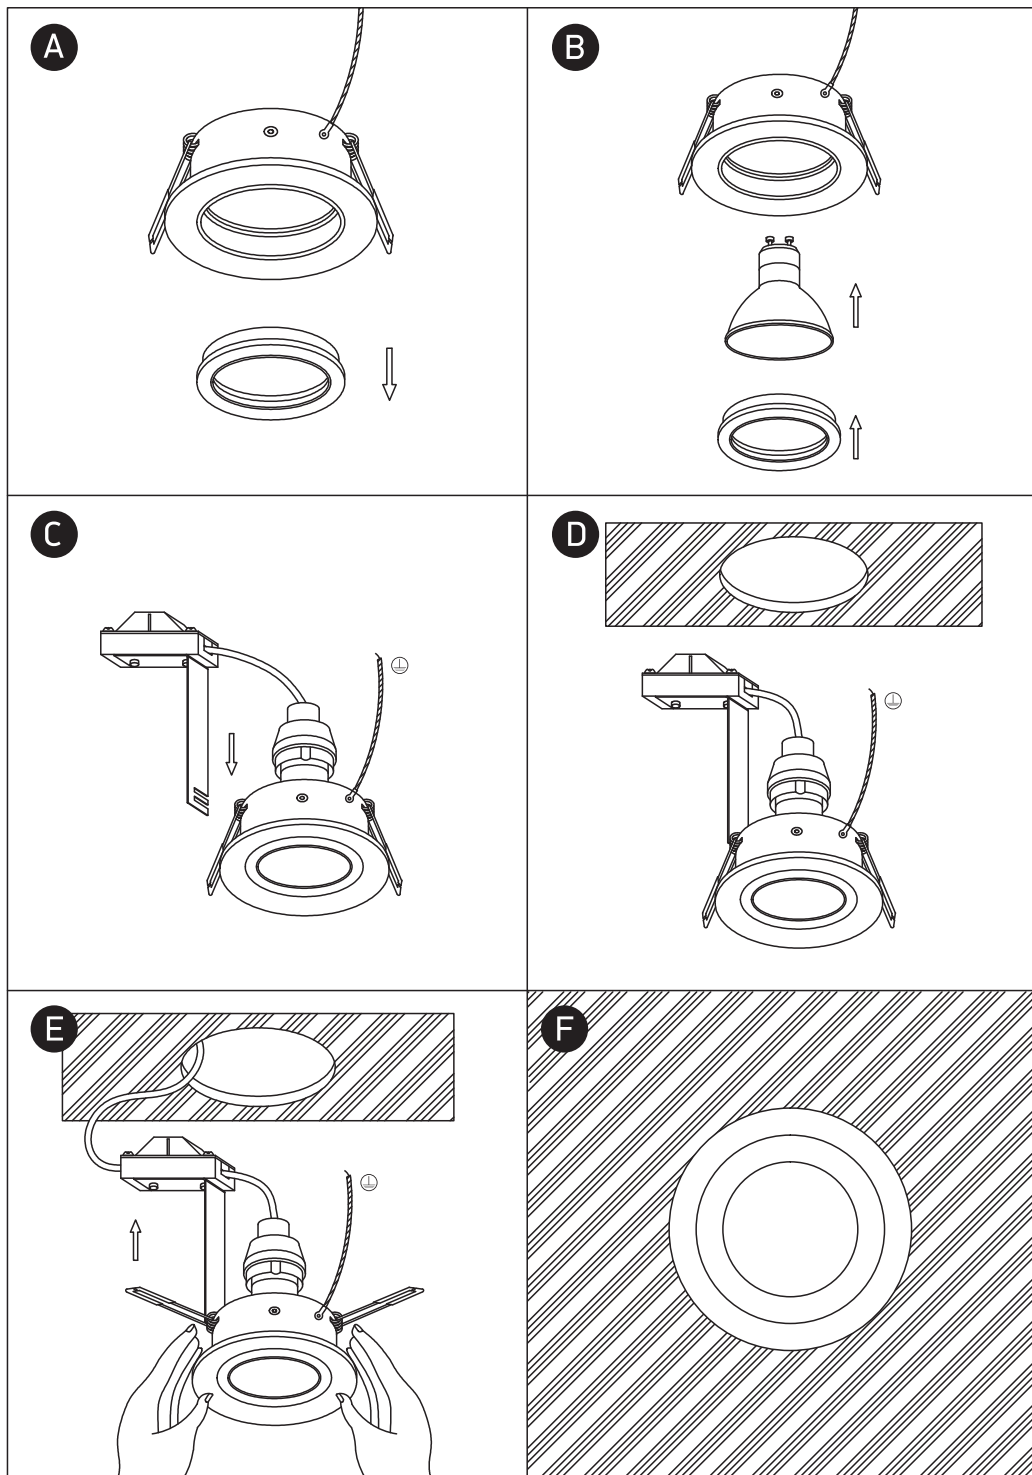

INSTALLATION MANUAL

11105A1

100-240V | MR16 | GU10 | 10W | IP20 | Aluminium | Adjustable

Warnings:

1. Make sure that the product is installed properly before connecting to electricity.
2. Do not cover the fitting.
3. Maintenance and installation should only be carried out by a professional electrician.