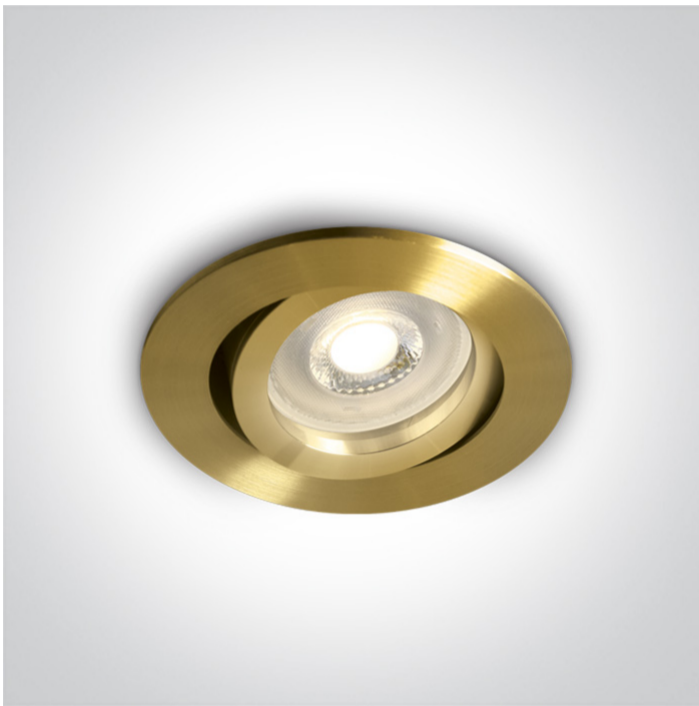

03 Recessed Spots Adjustable&gt;The Round Clip in Range Aluminium

11105A1/BBS

Recessed adjustable MR16 spot with GU10 lampholder.

Complies with standard EN60598-1 and any other specific standards.

## Physical Specification

Item Group	03 Recessed Spots Adjustable
Family	The Round Clip in Range Aluminium
Order Code	11105A1/BBS
Colour	Brushed Brass
Material	Aluminium
Shape	Circular
Height	28mm
Diameter	84mm
Cutout Hole Diameter	72mm
Recessed Ceiling	Yes
Depth Required	120mm
Indoor	Yes