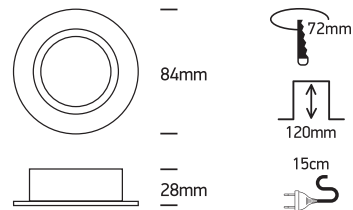

INSTALLATION MANUAL

11105A1

100-240V | MR16 | GU10 | 10W | IP20 | Aluminium | Adjustable

Warnings:

1. Make sure that the product is installed properly before connecting to electricity.
2. Do not cover the fitting.
3. Maintenance and installation should only be carried out by a professional electrician.