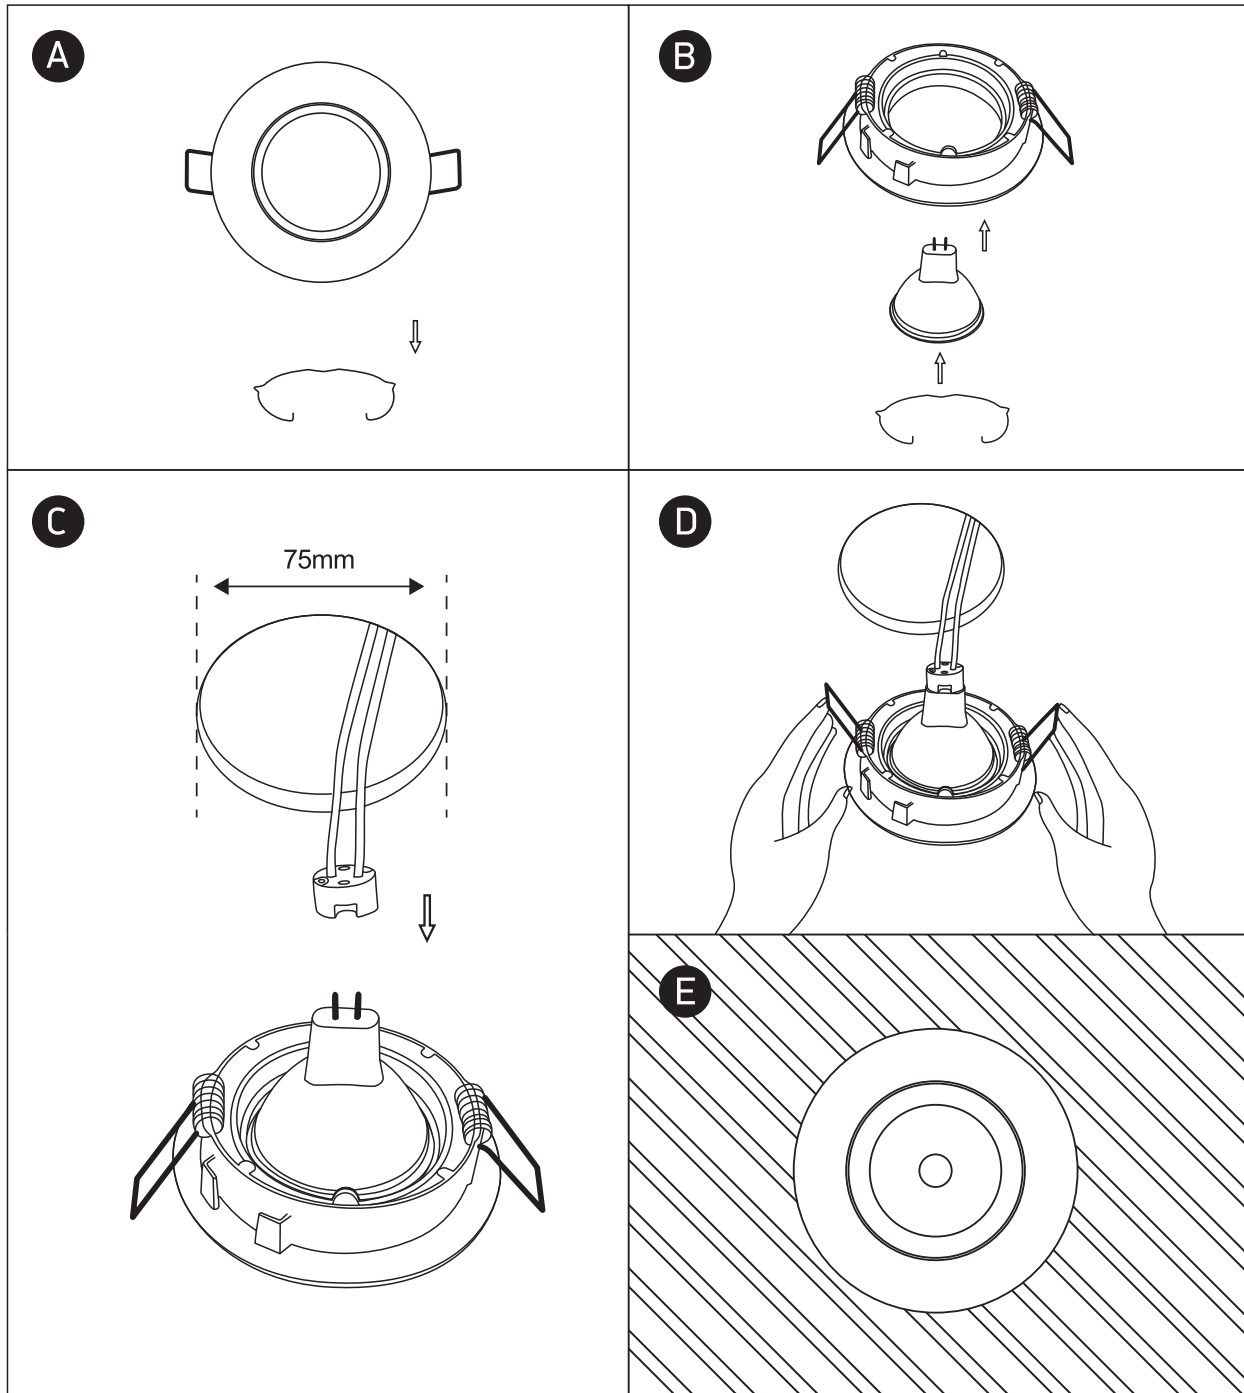

INSTALLATION MANUAL

11105

12V | MR16 | GU5,3 | 50W | IP20 | Die cast | Adjustable

one
LIGHT

Warnings:

1. Make sure that the product is installed properly before connecting to electricity.
2. Do not cover the fitting.
3. Maintenance and installation should only be carried out by a professional electrician.