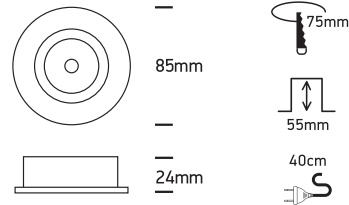

INSTALLATION MANUAL

11105

12V | MR16 | GU5,3 | 50W | IP20 | Die cast | Adjustable

one
LIGHT

Warnings:

1. Make sure that the product is installed properly before connecting to electricity.
2. Do not cover the fitting.
3. Maintenance and installation should only be carried out by a professional electrician.