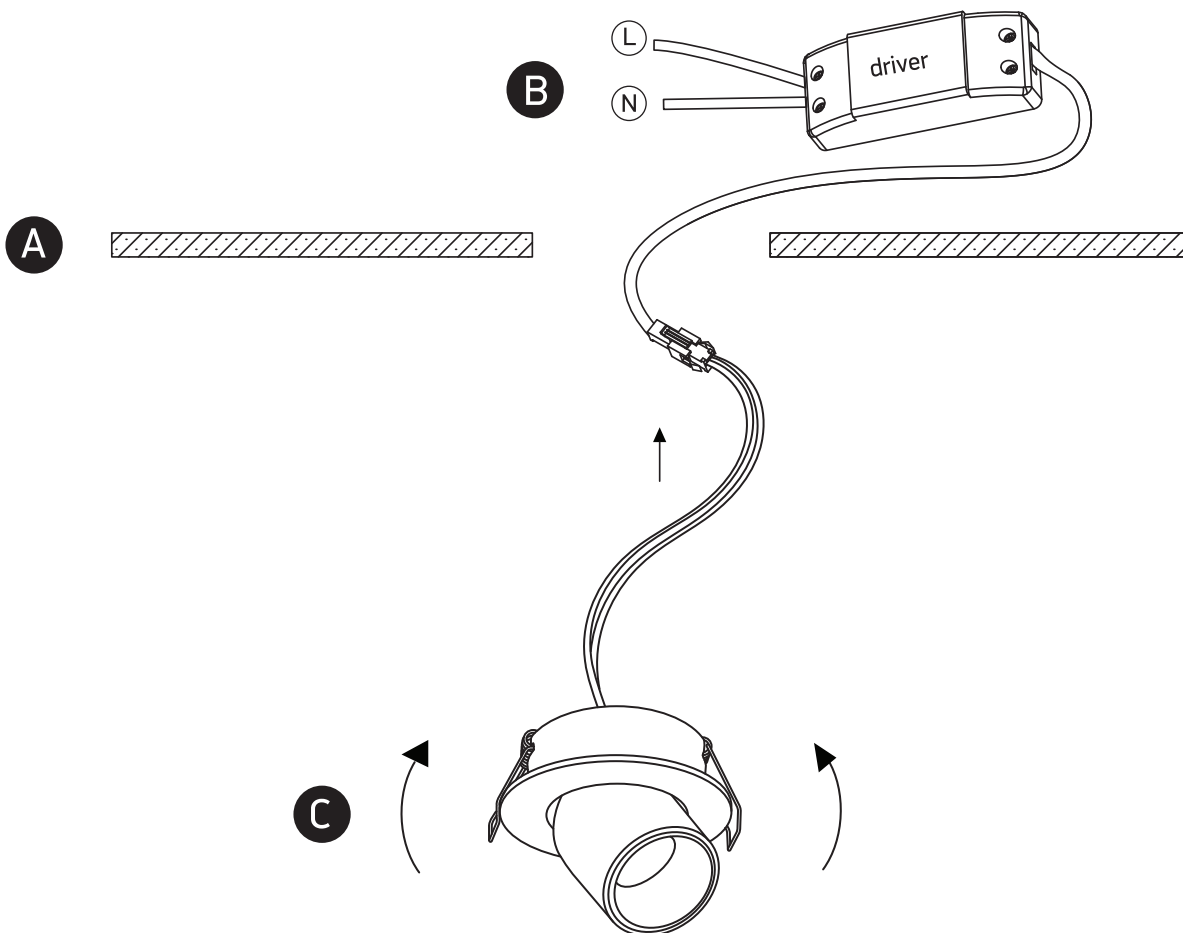

INSTALLATION MANUAL

11103M

ecolight

350mA | COB LED | 3W | IP20 | Aluminium | Adjustable

Requires 350mA driver.

Warnings:

1. Make sure that the product is installed properly before connecting to electricity.
2. Do not cover the fitting.
3. Maintenance and installation should only be carried out by a professional electrician.