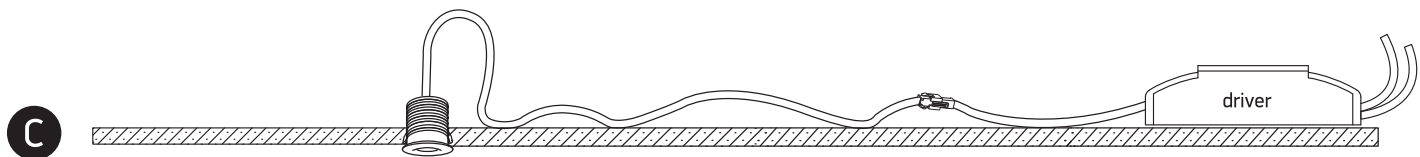

INSTALLATION MANUAL

10101L

ecolight

90 CRI

350mA | 1W | IP44 | Aluminium
Requires 350mA driver.

one
LIGHT

Warnings:

1. Make sure that the product is installed properly before connecting to electricity.
2. Do not cover the fitting.
3. Maintenance and installation should only be carried out by a professional electrician.