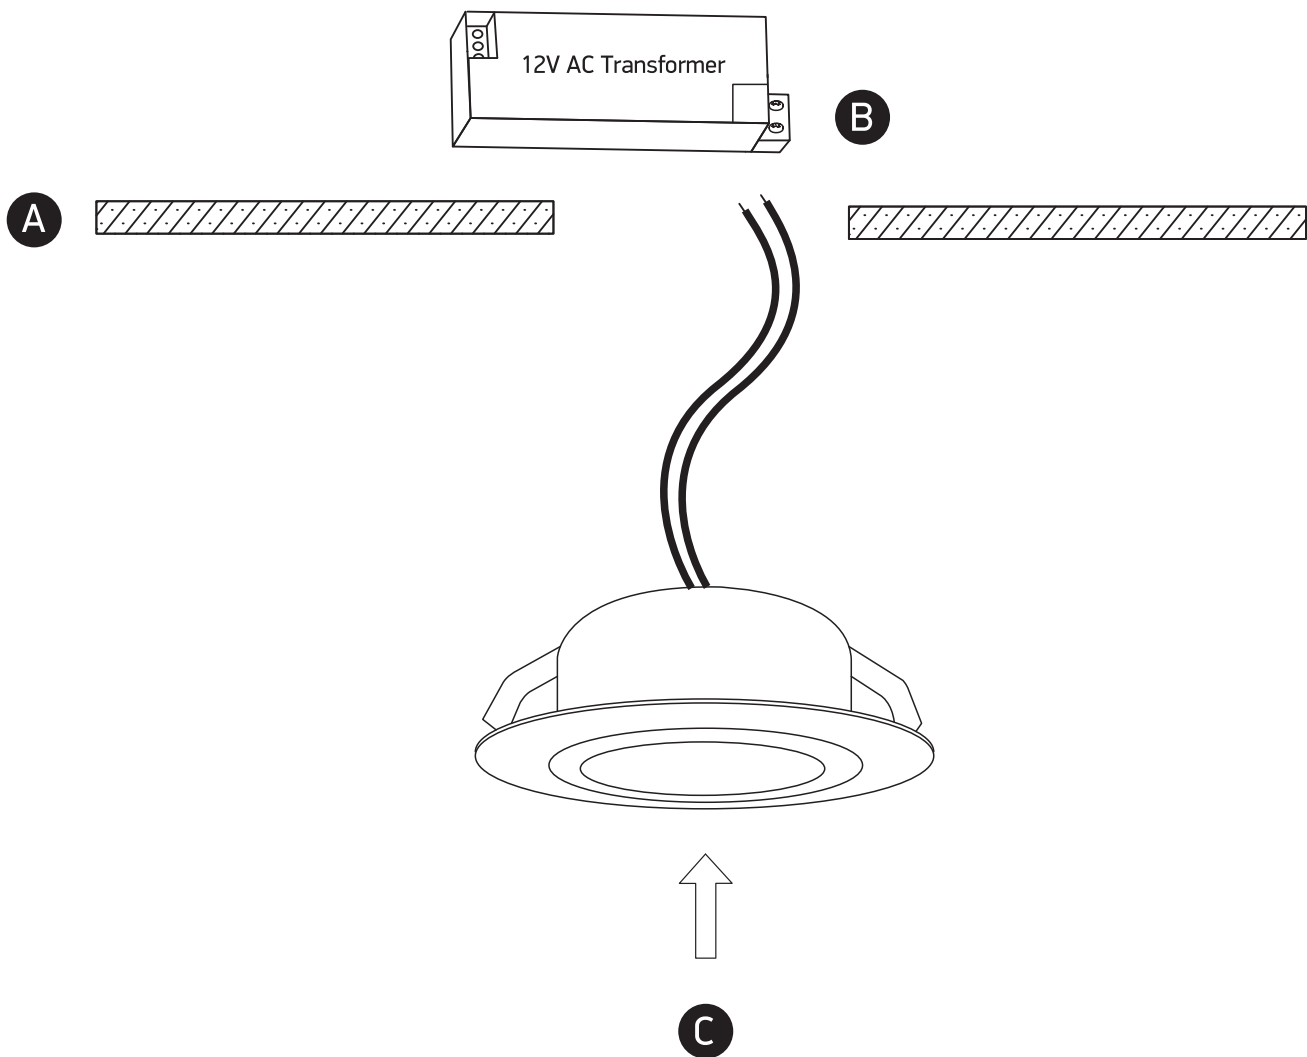

INSTALLATION MANUAL

10101C

ecolight

70mm

25mm

30cm

25mm

1W | LED | Cabinet light | IP20 | Steel

Requires 12V AC transformer

one
L I G H T

Warnings:

1. Make sure that the product is installed properly before connecting to electricity.
2. Do not cover the fitting.
3. Maintenance and installation should only be carried out by a professional electrician.