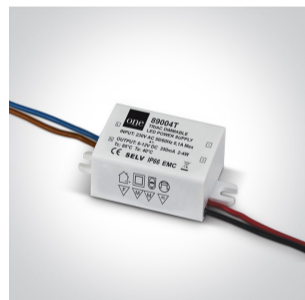

04 Recessed Spots Adjustable LED>The 3W Mini Lighter

11103K/W/W

3W LED Dark Light Recessed adjustable spot, IP20.

Requires 350mA driver.

Complies with standard EN60598-1 and any other specific standards.

Downloads

Dimensions

Must be ordered separately

89004

89004T

Physical Specification

Item Group

04 Recessed Spots Adjustable LED

Family

The 3W Mini Lighter

Order Code

11103K/W/W

Colour

White

Material

Aluminium

Shape

Circular

Height	52mm
Diameter	52mm
Cutout Hole Diameter	42mm
Recessed Ceiling	Yes
Depth Required	60mm
Indoor	Yes
Adjustable	1 Direction

Electrical Characteristics

Fitting

Input Type	Constant Current
Input Current	350mA
Voltage	8,4V
Safety Class	
Power(Watts)	3W
IP Rating	IP20
Light Source	LED built in
LED Type	COB
LED Brand	Bridgelux
LED Number	1
Cable Length	40cm
F Mark	