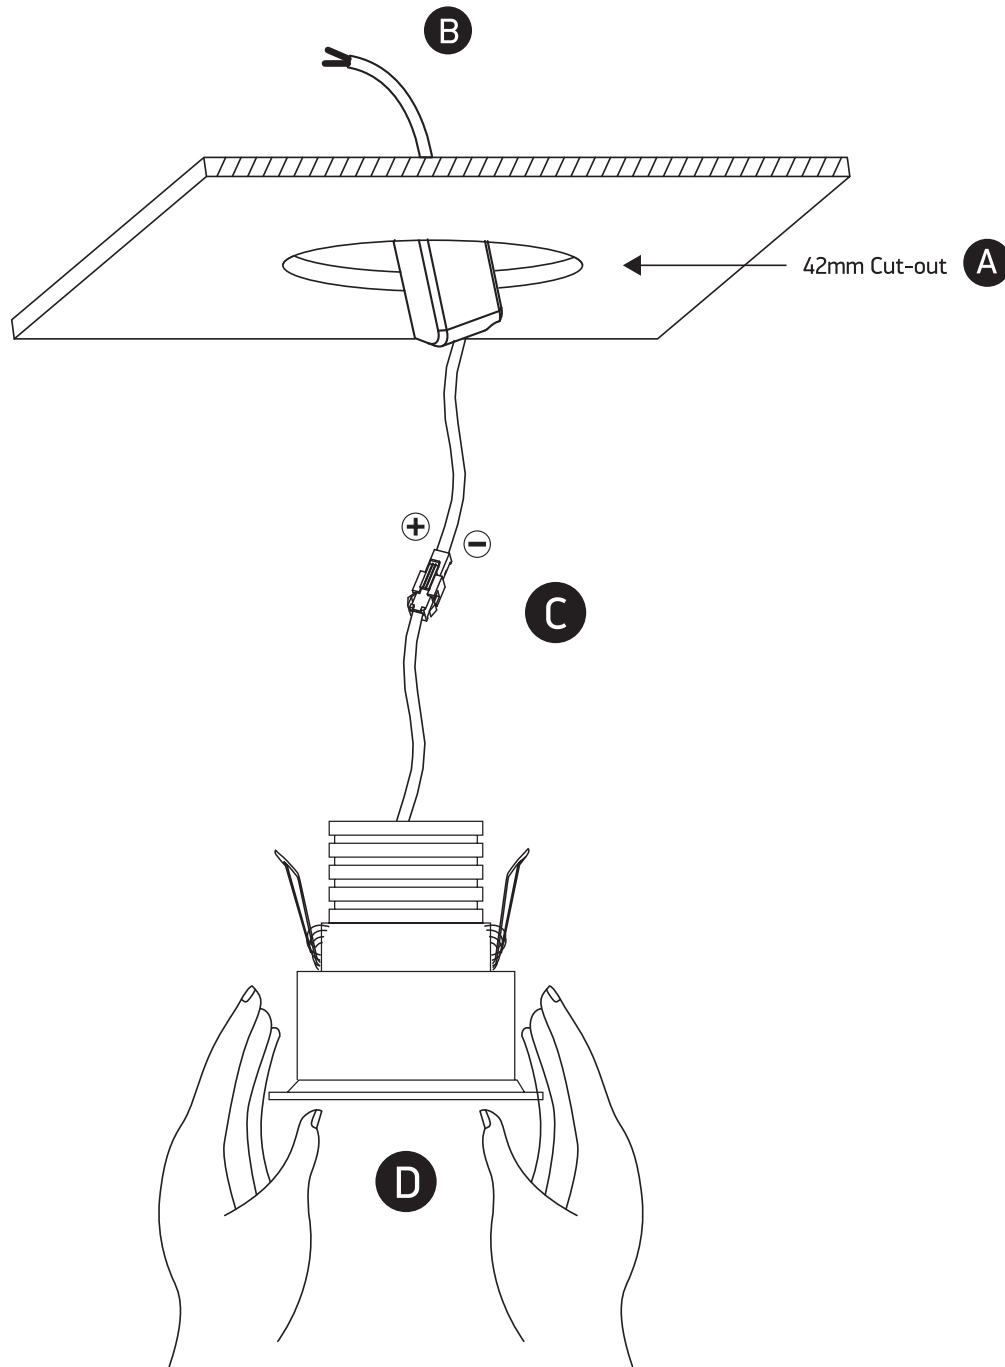

INSTALLATION MANUAL

11103K

ecolight

DARK LIGHT

90 CRI

350mA | 3W | IP20 | Aluminium
Requires 350mA driver.

52mm

52mm

42mm

60mm

40cm

one
LIGHT

Warnings:

1. Make sure that the product is installed properly before connecting to electricity.
2. Do not cover the fitting.
3. Maintenance and installation should only be carried out by a professional electrician.