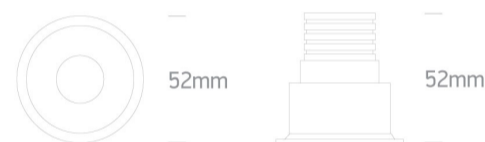

## 04 Recessed Spots Adjustable LED&gt;The 3W Mini Lighter

11103K/B/W

3W LED Dark Light Recessed adjustable spot, IP20.

Requires 350mA driver.

Complies with standard EN60598-1 and any other specific standards.

## Dimensions