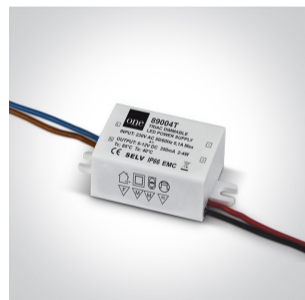

89004T

Physical Specification

Item Group

04 Recessed Spots Adjustable LED

Family

The 3W Mini Lighter

Order Code

11103K/B/W

Colour

Black

Material

Aluminium

Shape

Circular