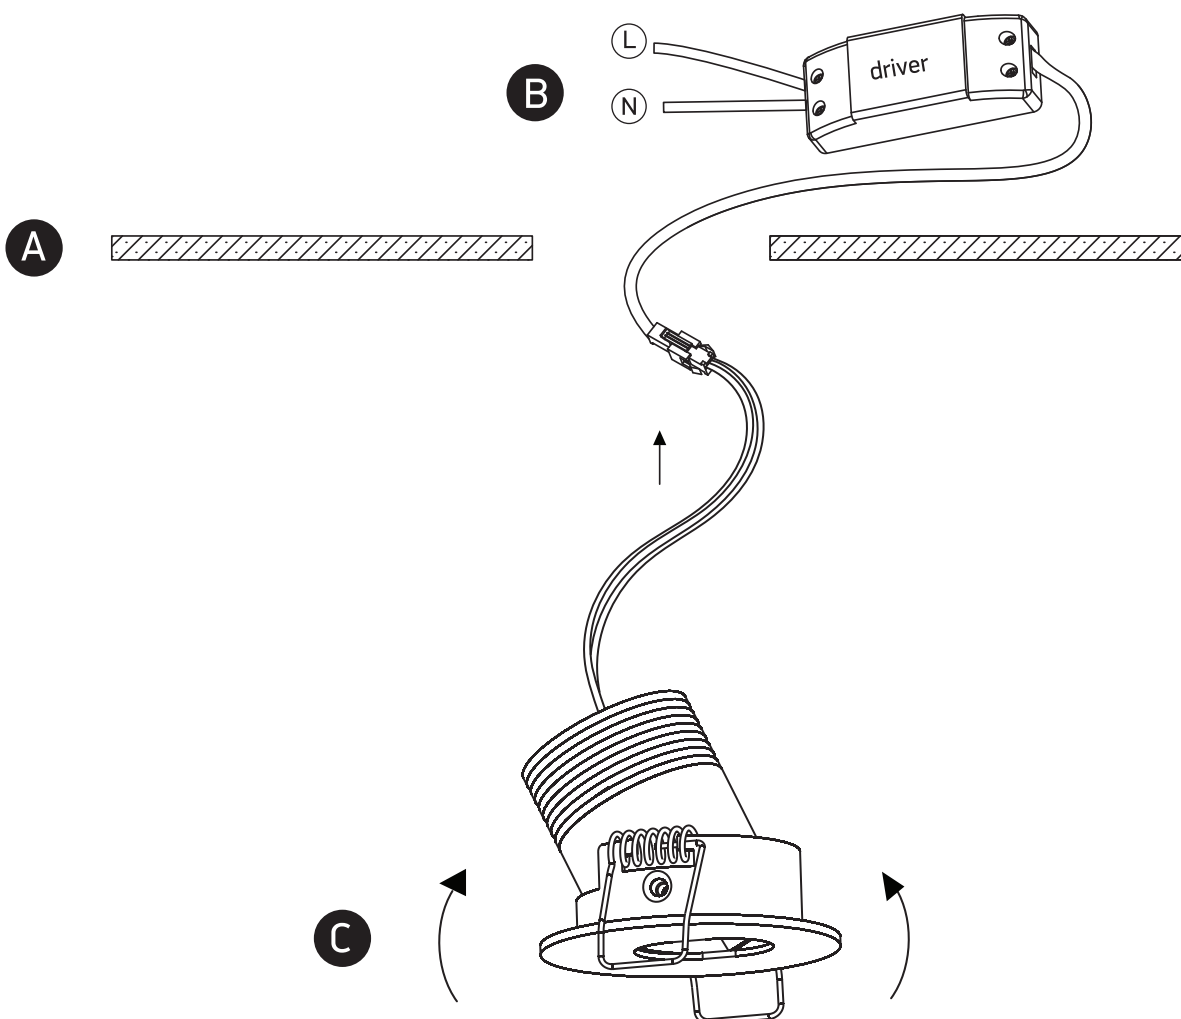

INSTALLATION MANUAL

11103E

ecolight

350mA | 3W | IP20 | Aluminium | Adjustable
Requires 350mA driver.

48mm

40mm

40mm

60mm

40cm

one
LIGHT

Warnings:

1. Make sure that the product is installed properly before connecting to electricity.
2. Do not cover the fitting.
3. Maintenance and installation should only be carried out by a professional electrician.