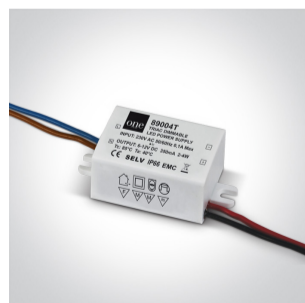

04 Recessed Spots Adjustable LED>The Dark Light Range

11103D/G/C

3W LED Dark Light Recessed adjustable spot, IP20.

Requires 350mA driver.

Complies with standard EN60598-1 and any other specific standards.

Downloads

Dimensions

Gallery

Must be ordered separately

89004T