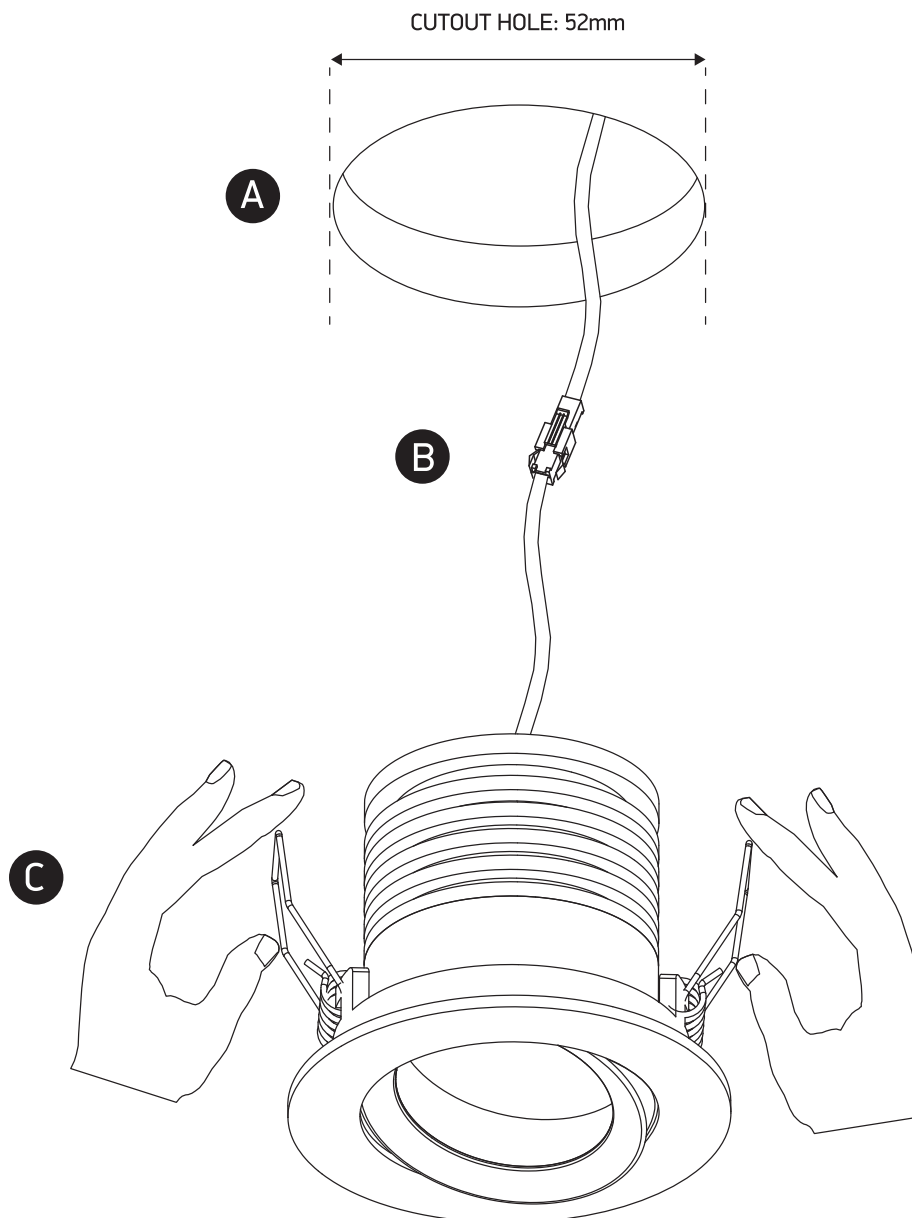

INSTALLATION MANUAL

11102DB

ecolight

80
CRI

700mA | COB LED | 2W | IP20 | Die cast | Adjustable
Requires 700mA driver.

60mm

50mm

52mm

65mm

40cm

one
LIGHT

Warnings:

1. Make sure that the product is installed properly before connecting to electricity.
2. Do not cover the fitting.
3. Maintenance and installation should only be carried out by a professional electrician.