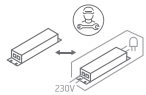

INSTALLATION MANUAL

11102DB

ecolight

80
CRI

700mA | COB LED | 2W | IP20 | Die cast | Adjustable
Requires 700mA driver.

60mm

50mm

52mm

65mm

40cm

one
LIGHT

Warnings:

1. Make sure that the product is installed properly before connecting to electricity.
2. Do not cover the fitting.
3. Maintenance and installation should only be carried out by a professional electrician.