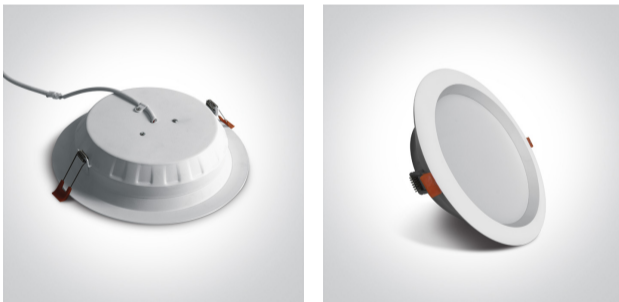

Gallery

Physical Specification

Item Group

06 Downlights Fixed LED

Family

The Budget Downlight Range Aluminium

Order Code

10130T/W/W

Colour

White

Material

Aluminium

Shape

Circular

Height

55mm