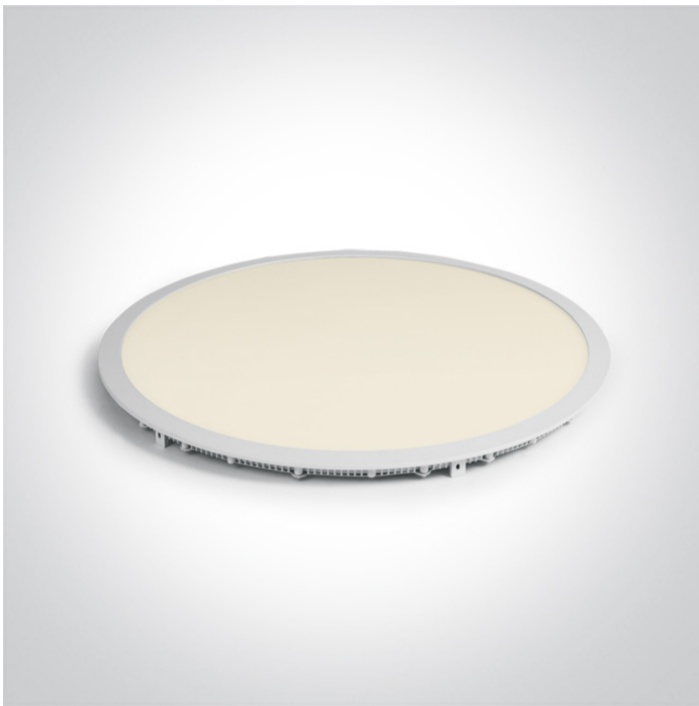

06 Downlights Fixed LED&gt;The 40-48W Round Recessed Panels Die Cast

**10148PE/W/W**

48W slim downlight LED, IP40, ideal for commercial applications such as offices, galleries and showrooms.

Requires 1200mA LED driver.

## Dimensions

Must be ordered separately

89048

## Physical Specification

Item Group

06 Downlights Fixed LED

Family	The 40-48W Round Recessed Panel Downlight
Order Code	10148PE/W/W
Colour	White
Material	Die Cast
Diffuser Material	Acrylic
Shape	Circular
Height	20mm
Diameter	600mm
Cutout Hole Diameter	585mm
Recessed Ceiling	Yes
Depth Required	80mm
Indoor	Yes
Adjustable	No