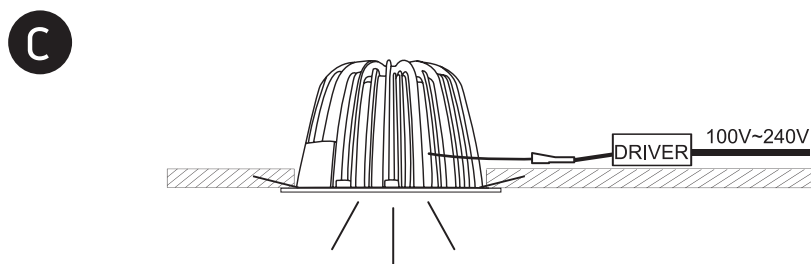

## 10142

ecodownlight

100-240V | 42W | IP20 | Aluminium

Complete with driver.  
Ring must be ordered separately.

one  
LIGHT