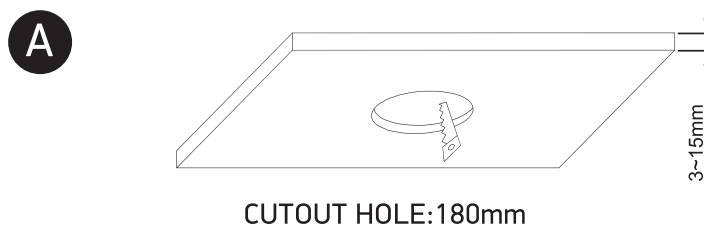

## 10142

ecodownlight

100-240V | 42W | IP20 | Aluminium

Complete with driver.  
Ring must be ordered separately.

one  
LIGHT