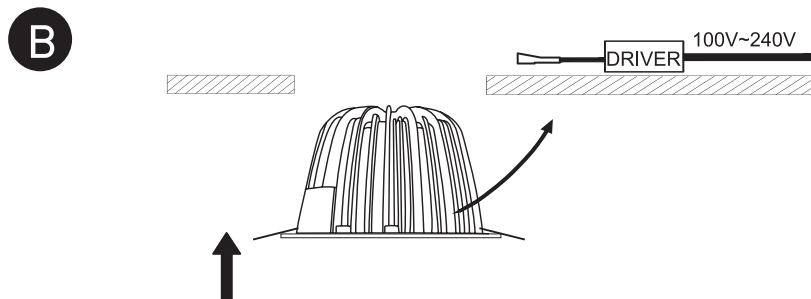

## 10142

ecodownlight

100-240V | 42W | IP20 | Aluminium

Complete with driver.  
Ring must be ordered separately.

one  
LIGHT