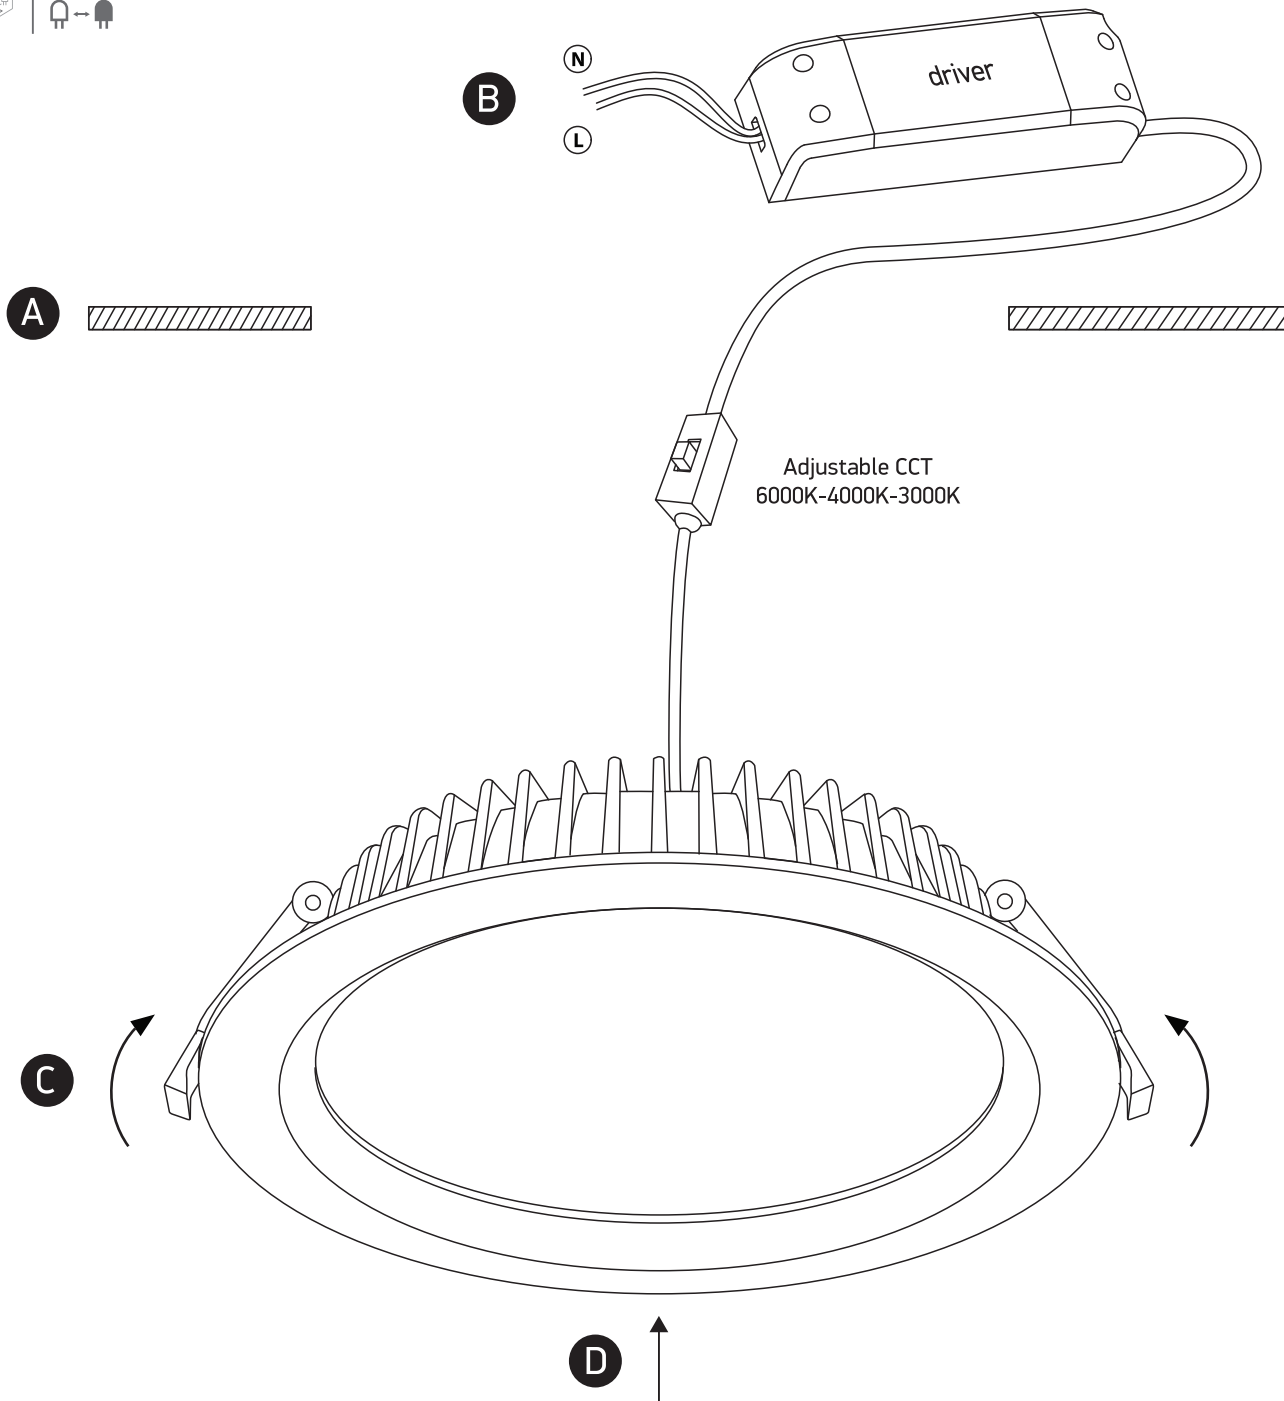

## 10130UV

**eco**downlight

IK<sup>04</sup> UGR19

230V | SMD 2835 | 30W | IP44 | Adjustable CCT | Die cast  
Complete with 700mA driver.

80  
CRI

**one**  
LIGHT

### Warnings:

1. Make sure that the product is installed properly before connecting to electricity.
2. Do not cover the fitting.
3. Maintenance and installation should only be carried out by a professional electrician.