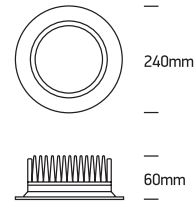

## 10130UV

**eco**downlight

IK<sup>04</sup> UGR19

230V | SMD 2835 | 30W | IP44 | Adjustable CCT | Die cast  
Complete with 700mA driver.

80  
CRI

**one**  
LIGHT