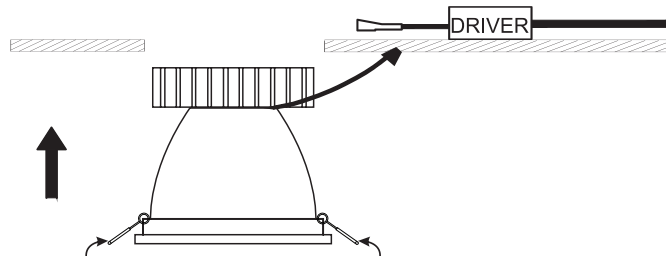

230V | 30W | IP53 | Die cast

Complete with dimmable LED driver

A

CUTOUT HOLE: 210mm

B

C

Warnings:

1. Make sure that the product is installed properly before connecting to electricity.
2. Do not cover the fitting.
3. Maintenance and installation should only be carried out by a professional electrician.