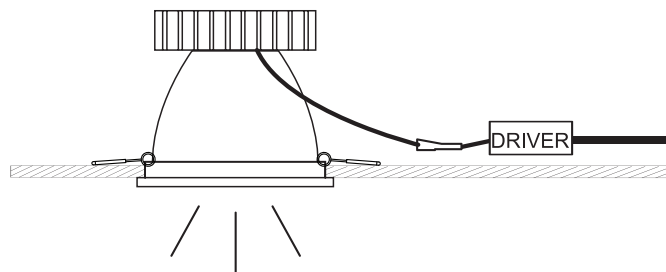

INSTALLATION MANUAL

10130KA

ecodownlight

TRIAC
DIMMABLE

242mm

210mm

15cm

180mm

230V | 30W | IP53 | Die cast

Complete with dimmable LED driver

A

CUTOUT HOLE: 210mm

B

C

Warnings:

1. Make sure that the product is installed properly before connecting to electricity.
2. Do not cover the fitting.
3. Maintenance and installation should only be carried out by a professional electrician.