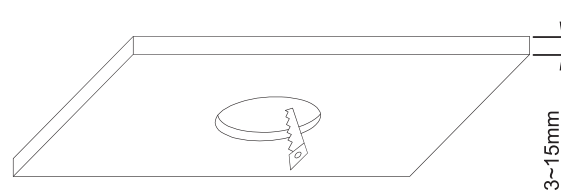

INSTALLATION MANUAL

10130KA

ecodownlight

TRIAC
DIMMABLE

242mm

210mm

15cm

180mm

230V | 30W | IP53 | Die cast

Complete with dimmable LED driver

A

CUTOUT HOLE: 210mm

B

C

Warnings:

1. Make sure that the product is installed properly before connecting to electricity.
2. Do not cover the fitting.
3. Maintenance and installation should only be carried out by a professional electrician.