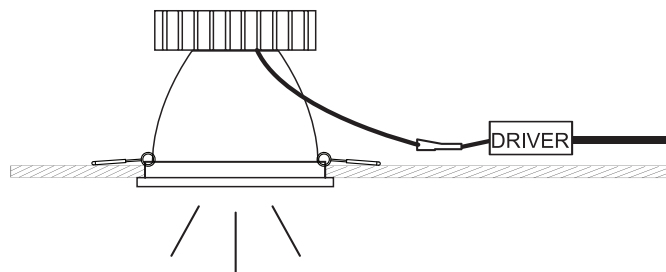

INSTALLATION MANUAL

10130K

ecodownlight

TRIAC
DIMMABLE

190mm

175mm

165mm

195mm

15cm

230V | 30W | IP53 | Die cast

Complete with dimmable LED driver

A

CUTOUT HOLE: 175mm

B

C

Warnings: