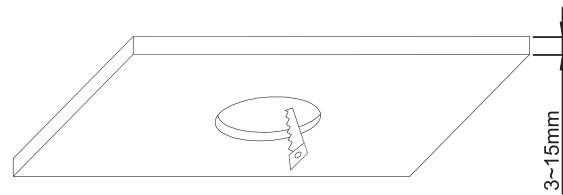

INSTALLATION MANUAL

10130K

ecodownlight

TRIAC
DIMMABLE

190mm

175mm

165mm

195mm

15cm

230V | 30W | IP53 | Die cast

Complete with dimmable LED driver

A

CUTOUT HOLE: 175mm

B

C

Warnings: