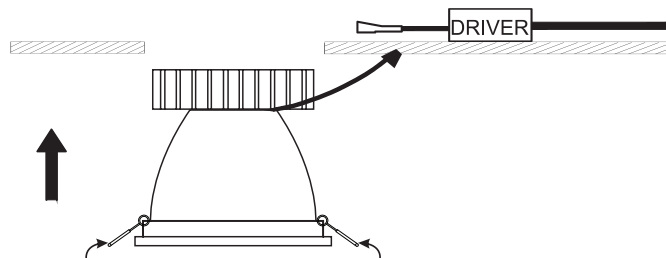

15cm

230V | 30W | IP53 | Die cast

Complete with dimmable LED driver

A

CUTOUT HOLE: 175mm

B

C

Warnings: