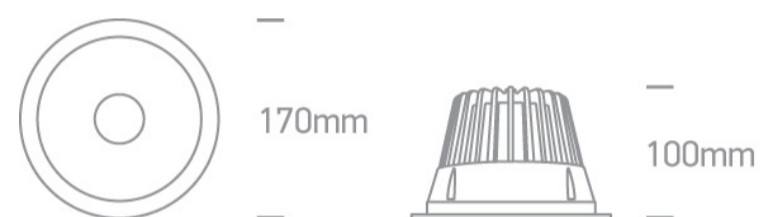

Downloads

Dimensions

Physical Specification

Item Group	06 Downlights Fixed LED
Family	Dark Light Pro Range Aluminium
Order Code	10130ED/W/BS/W
Colour	White-Brass
Material	Aluminium
Shape	Circular
Height	100mm
Diameter	170mm
Cutout Hole Diameter	145mm
Recessed Ceiling	Yes
Depth Required	130mm
Indoor	Yes

Illumination Data

Colour Temperature	3000K
Lumen Output	2100lm
Light Efficiency	70lm/W
CRI	80
Beam Angle	60°
Illumination Diagram	
Dark Light	Yes

Packing Info

Box Length	17,5cm
Box Width	12cm
Box Height	18cm
Pcs/Carton	20
Barcode	5291889058694
HS Code	9405409900