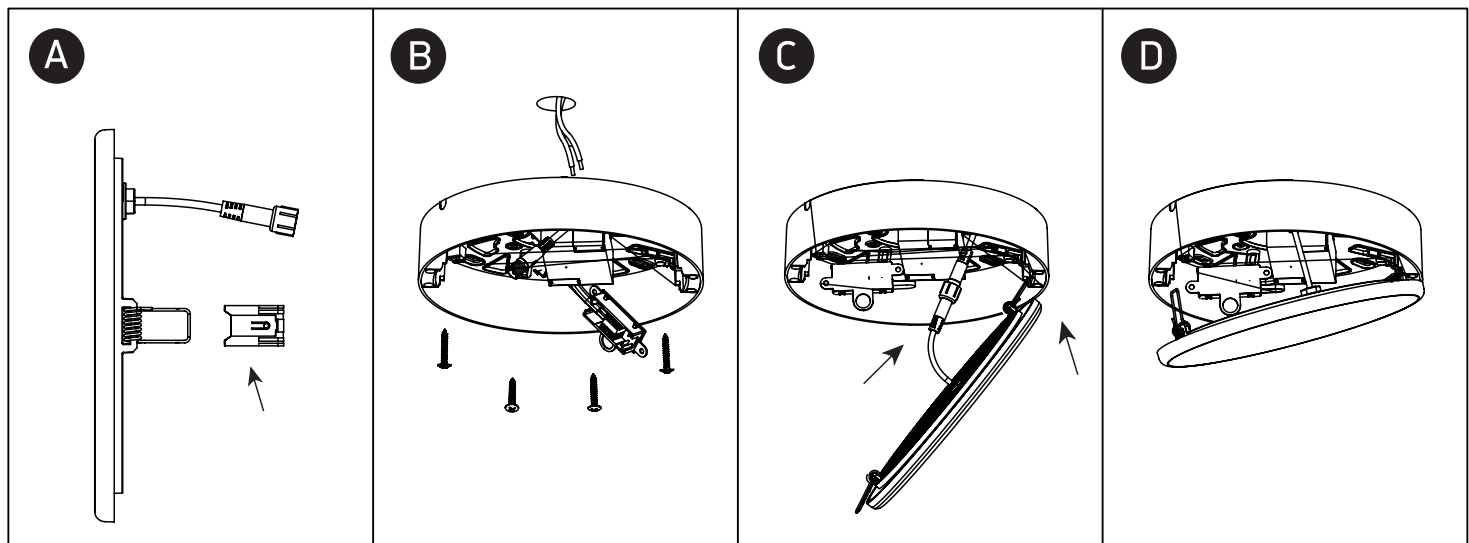

INSTALLATION MANUAL

10130CF

ecodownlight80
CRI230V | SMD 4014 | 30W | IP65 | Die cast + opal diffuser
Complete with driver.**one**
LIGHT

RECESSED INSTALLATION

SURFACED INSTALLATION

*IP65 is the protection degree for recessed installation. For surface installation is IP40.