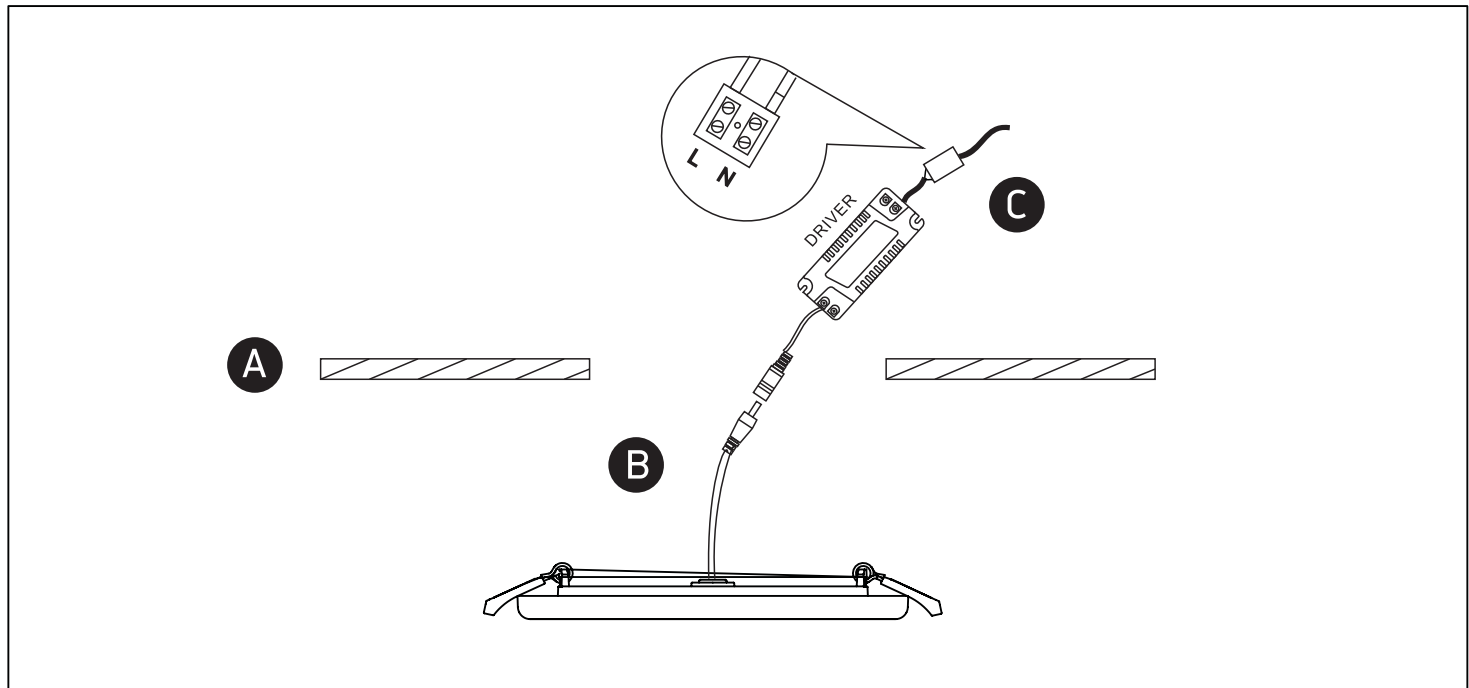

INSTALLATION MANUAL

10130CF

ecodownlight80
CRI230V | SMD 4014 | 30W | IP65 | Die cast + opal diffuser
Complete with driver.**one**
LIGHT

RECESSED INSTALLATION

SURFACED INSTALLATION

*IP65 is the protection degree for recessed installation. For surface installation is IP40.