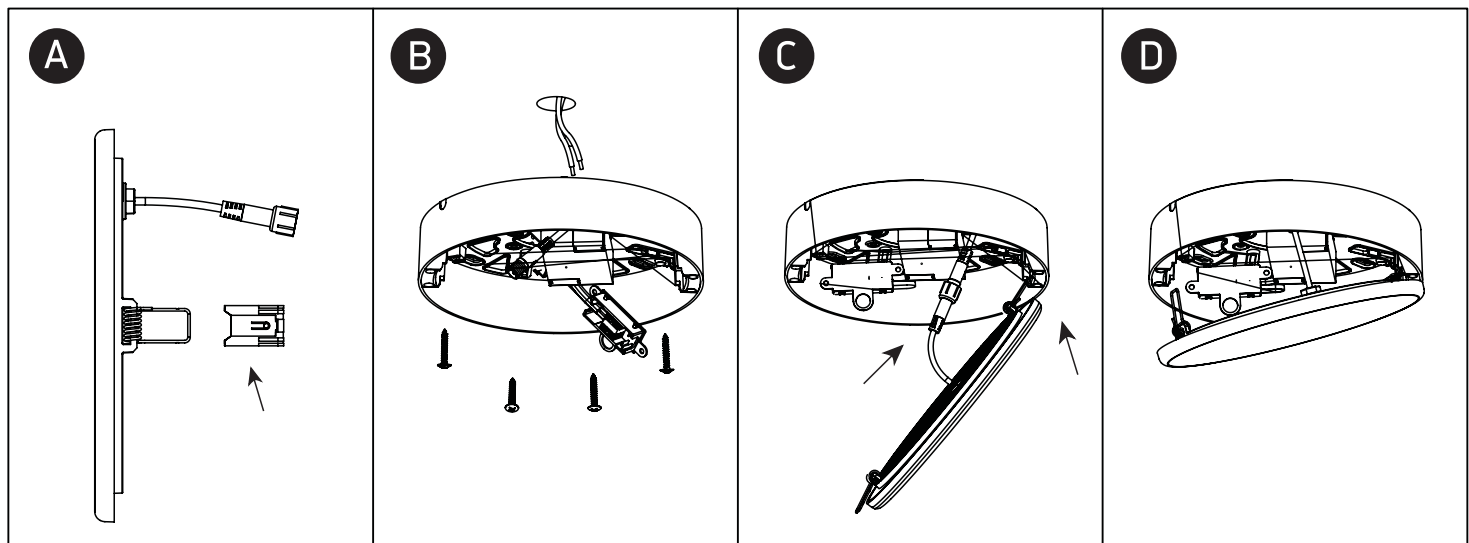

INSTALLATION MANUAL

10130CF

ecodownlight

80
CRI

230V | SMD 4014 | 30W | IP65 | Die cast + opal diffuser
Complete with driver.

one
LIGHT

RECESSED INSTALLATION

SURFACED INSTALLATION

*IP65 is the protection degree for recessed installation. For surface installation is IP40.

Warnings:

1. Make sure that the product is installed properly before connecting to electricity.
2. Do not cover the fitting.
3. Maintenance and installation should only be carried out by a professional electrician.