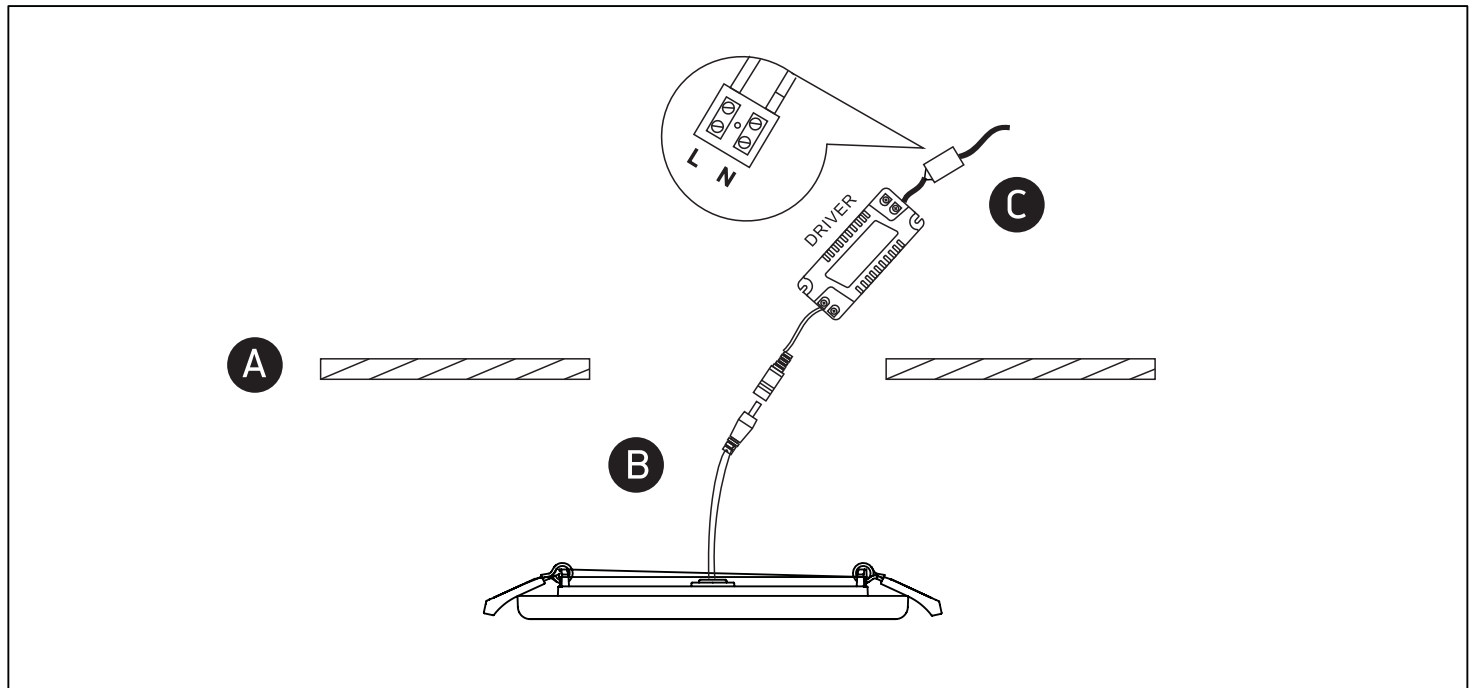

INSTALLATION MANUAL

10130CF

ecodownlight

80
CRI

230V | SMD 4014 | 30W | IP65 | Die cast + opal diffuser
Complete with driver.

one
LIGHT

RECESSED INSTALLATION

SURFACED INSTALLATION

*IP65 is the protection degree for recessed installation. For surface installation is IP40.

Warnings:

1. Make sure that the product is installed properly before connecting to electricity.
2. Do not cover the fitting.
3. Maintenance and installation should only be carried out by a professional electrician.