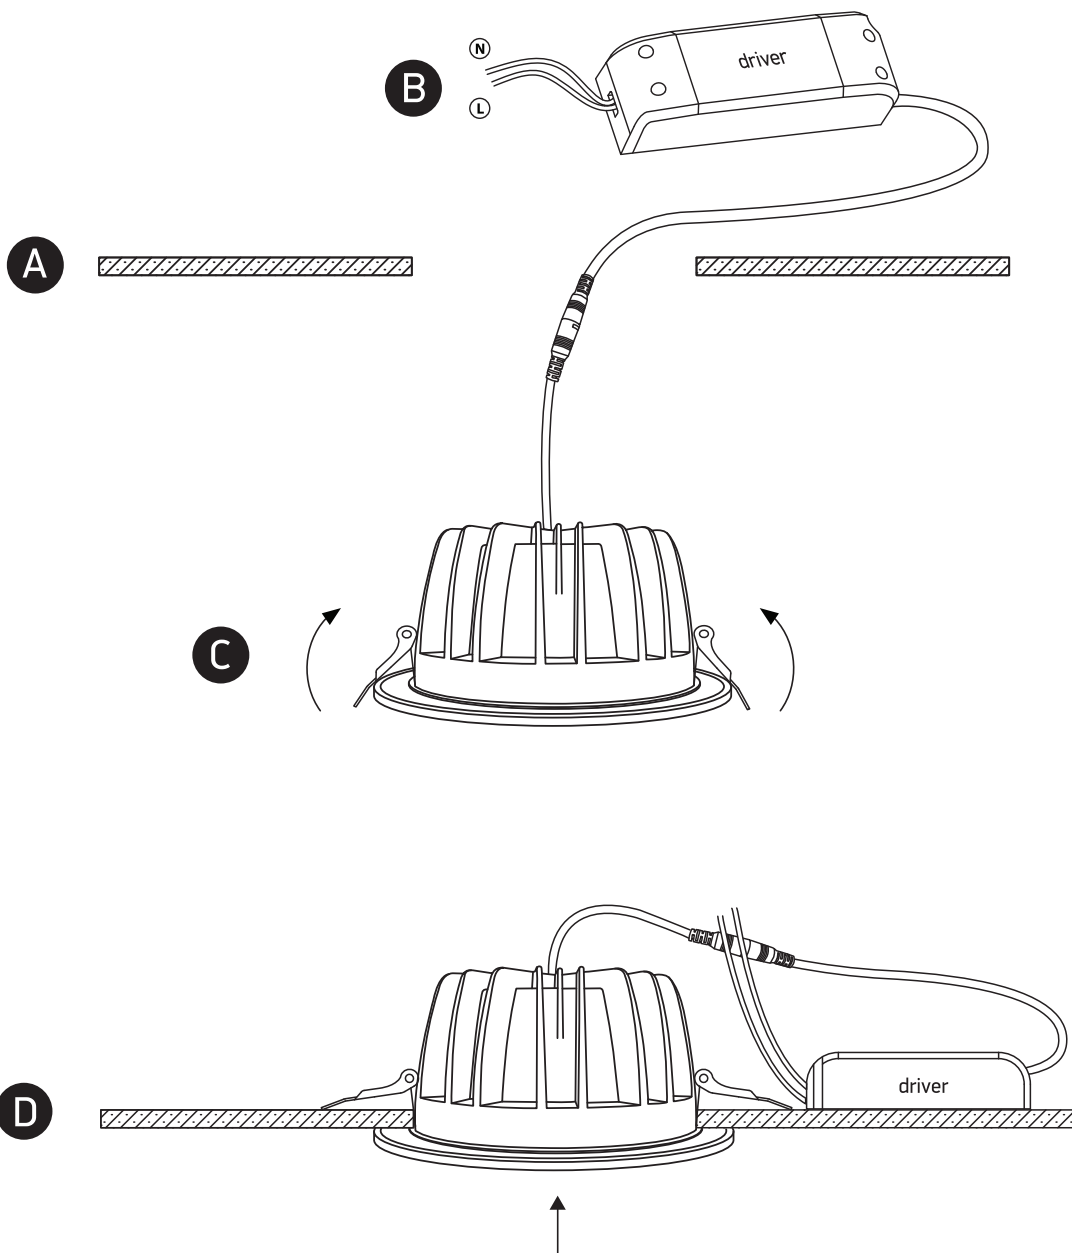

INSTALLATION MANUAL

10130CA

ecodownlight

230V | COB LED | 30W | IP20 | Die cast
Complete with 750mA driver.

80
CRI

one
LIGHT

Warnings:

1. Make sure that the product is installed properly before connecting to electricity.
2. Do not cover the fitting.
3. Maintenance and installation should only be carried out by a professional electrician.