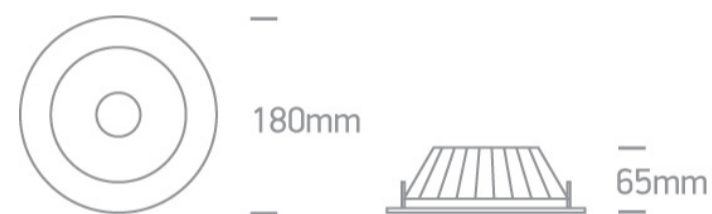

## Dimensions

## Physical Specification

Item Group	06 Downlights Fixed LED
Family	The COB Downlight Range Aluminium
Order Code	10120C/W/W
Colour	White
Material	Aluminium
Shape	Circular
Height	65mm
Diameter	180mm
Cutout Hole Diameter	160mm
Recessed Ceiling	Yes
Depth Required	100mm
Indoor	Yes