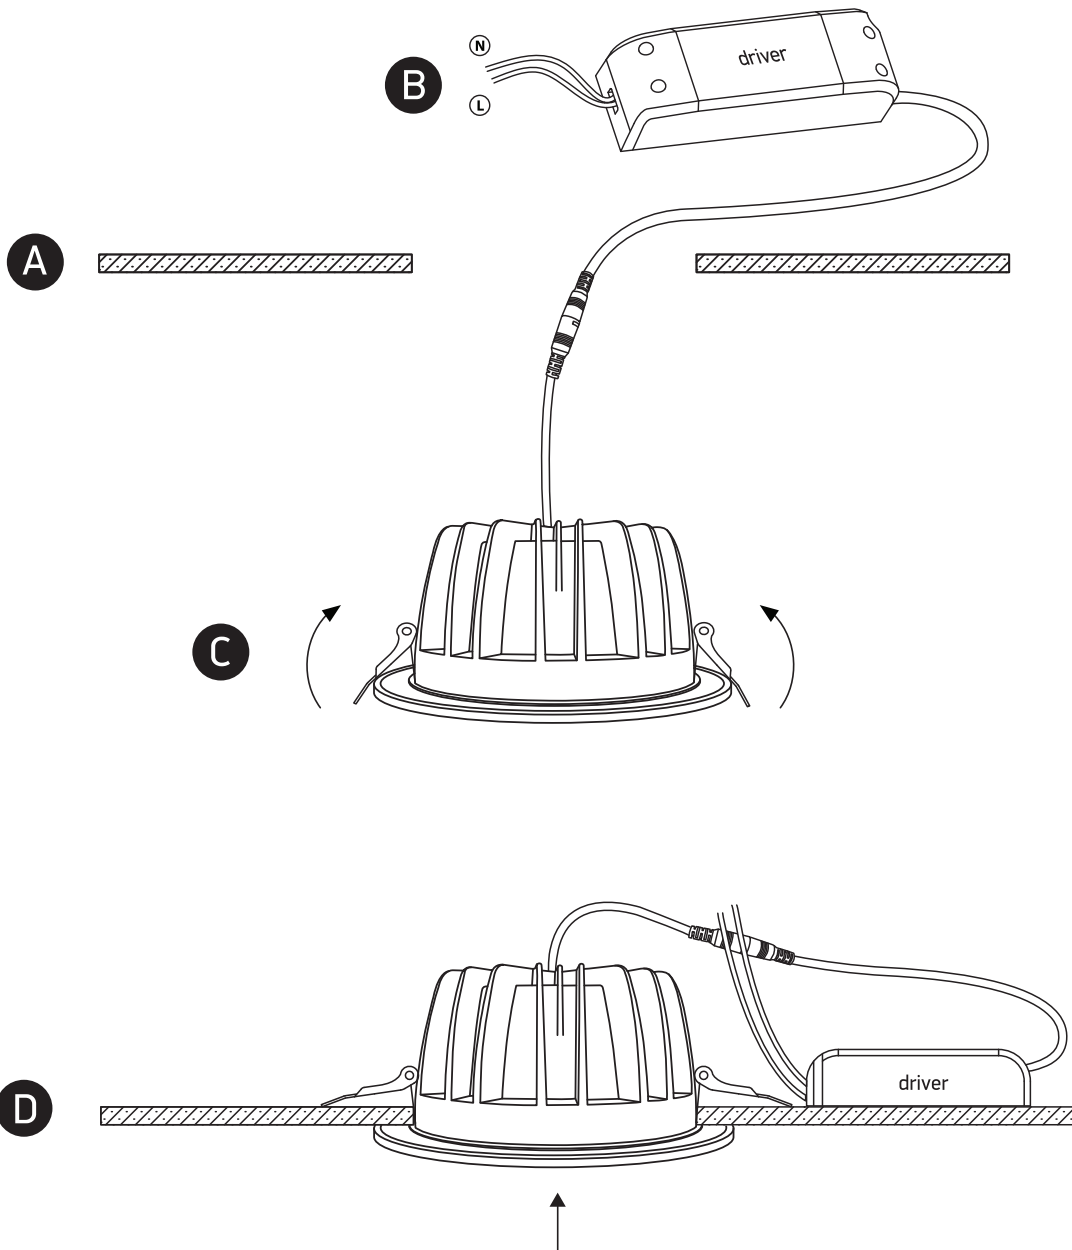

INSTALLATION MANUAL

10130CA

ecodownlight

230V | COB LED | 30W | IP20 | Die cast
Complete with 750mA driver.

80
CRI

one
LIGHT

Warnings:

1. Make sure that the product is installed properly before connecting to electricity.
2. Do not cover the fitting.
3. Maintenance and installation should only be carried out by a professional electrician.