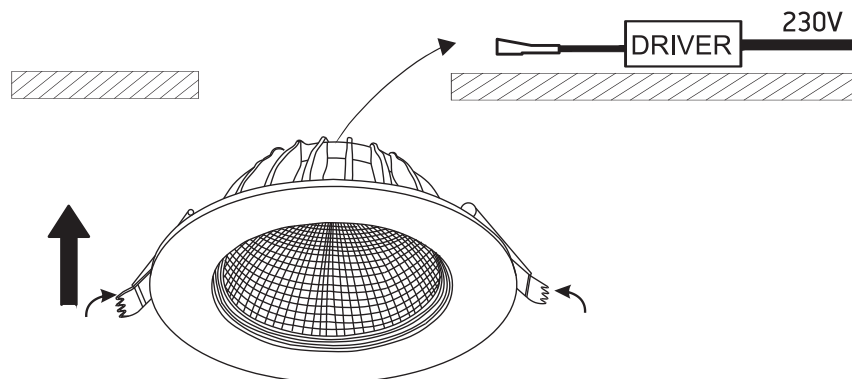

## 10130C

ecodownlight

230mm

70mm

230V | 30W | IP20 | Aluminium

Complete with driver

120mm

A

CUTOUT HOLE: 210mm

B

C