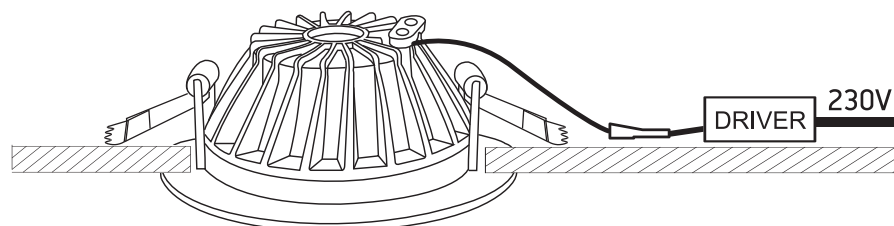

## 10130C

ecodownlight

230mm

70mm

230V | 30W | IP20 | Aluminium

Complete with driver

120mm

A

CUTOUT HOLE: 210mm

B

C