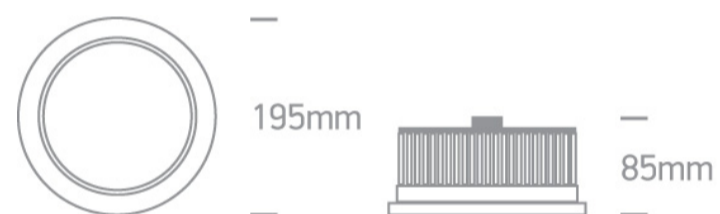

06 Downlights Fixed LED&gt;Architectural Downlights Die cast

10128/G/W

28W LED architectural downlight, IP20.

Complete with LED driver.

Complies with standard EN60598-1 and any other specific standards.

## Dimensions

Grey

Material

Die Cast

Diffuser Material

Acrylic

Shape

Circular

Height	85mm
Diameter	195mm
Cutout Hole Diameter	169mm
Recessed Ceiling	Yes
Depth Required	110mm
Indoor	Yes
Adjustable	No