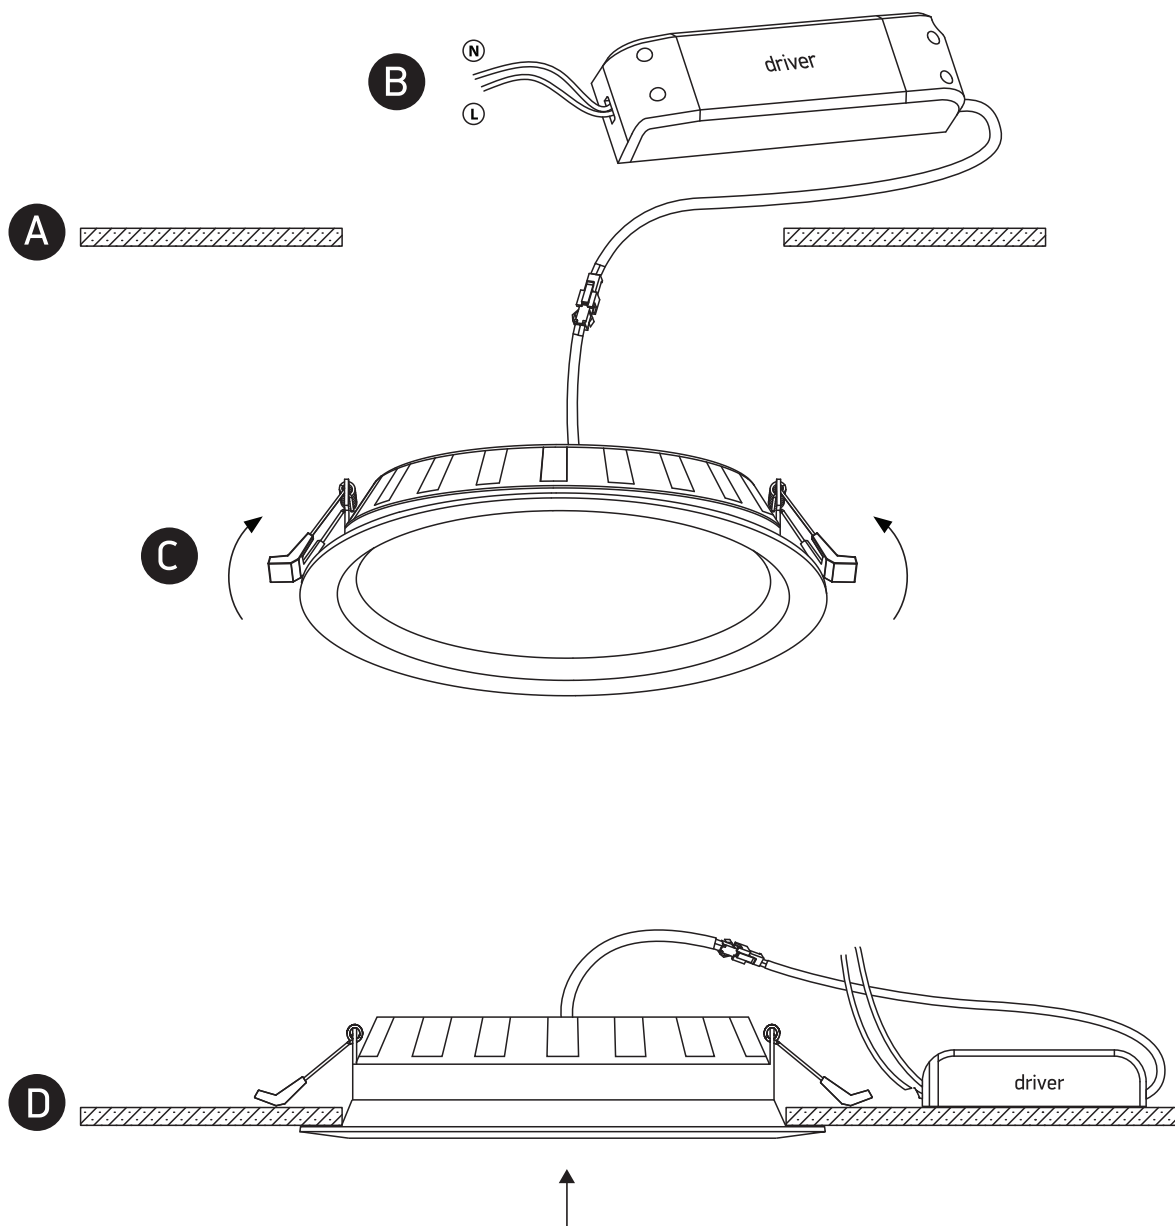

## 10124T, 10130T

**ecodownlight**

CE

RoHS  
COMPLIANT

235mm

10124T: 230V | SMD 2835 | 24W | IP20 | Aluminium  
10130T: 230V | SMD 2835 | 30W | IP20 | Aluminium

Complete with driver.

80  
CRI

55mm

**one**  
LIGHT