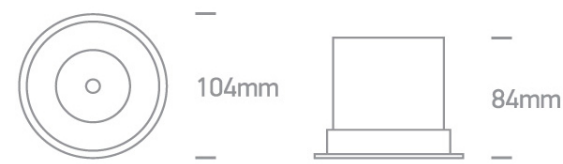

Dimensions