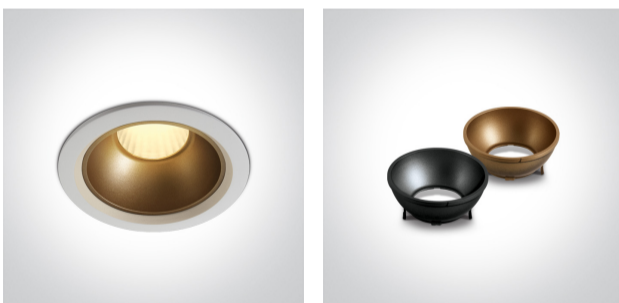

Gallery

Physical Specification

Item Group

02 Recessed Spots Fixed LED

Family

The Retro Dark Light Range

Order Code

10120Z/W/W

Colour

White

Material

Die Cast + Plastic

Shape

Circular

Height

85mm