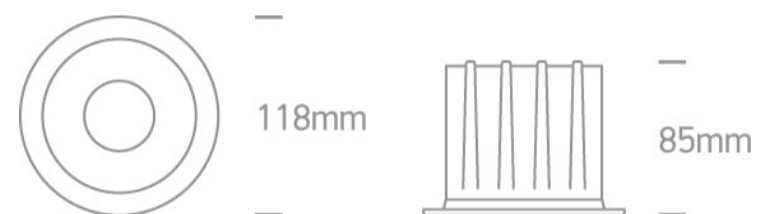

## 02 Recessed Spots Fixed LED&gt;The Retro Dark Light Range

10120Z/W/W

20W Recessed Dark Light LED spot with black and brass reflector, IP20.

Supplied with Black & Brass reflectors.

Complete with 500mA driver.

## Dimensions