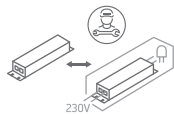

INSTALLATION MANUAL

10120UV

LED
BUILT IN

UGR19

CE EAC UK CA

190mm

230V | SMD 2835 | 20W | IP44 | Adjustable CCT | Die cast
Complete with 500mA driver.

80
CRI

55mm

one
LIGHT

A

B

N
L

driver

Adjustable CCT
6000K-4000K-3000K

C

D

Warnings:

1. Make sure that the product is installed properly before connecting to electricity.
2. Do not cover the fitting.
3. Maintenance and installation should only be carried out by a professional electrician.