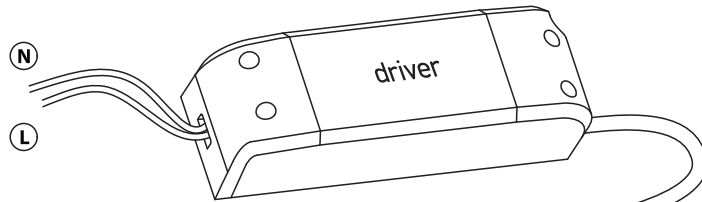

INSTALLATION MANUAL

10120UV

LED
BUILT IN

UGR19

CE EAC UK CA

190mm

230V | SMD 2835 | 20W | IP44 | Adjustable CCT | Die cast
Complete with 500mA driver.

80
CRI

55mm

one
LIGHT

A

B

N
L

driver

Adjustable CCT
6000K-4000K-3000K

C